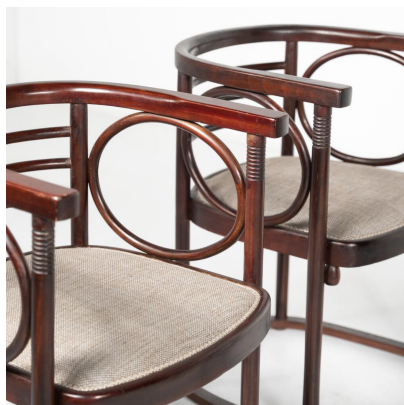

**FLEDERMAUS SEATING SET BY  
JOSEPH HOFFMAN, VIENNA, 1900S**

Fledermaus Seating Set by Joseph Hoffman,  
Vienna, 1900s

Categories: [Furniture](#), [Seating](#)

**GALLERY IMAGES**