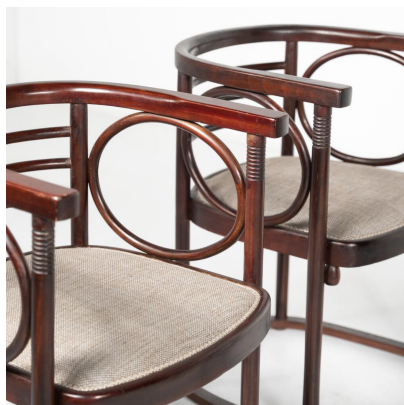

**FLEDERMAUS SEATING SET BY
JOSEPH HOFFMAN, VIENNA, 1900S**

Fledermaus Seating Set by Joseph Hoffman,
Vienna, 1900s

Categories: [Furniture](#), [Seating](#)

GALLERY IMAGES

LIVING IN STYLE

GALLERY

Gallery Tel: + 44 (0) 20 8076 5055