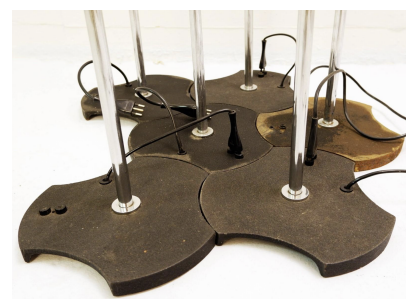

FLOOR LAMPS MODEL 1074 BY GINO SARFATTI FOR ARTELUCE

Floor Lamps Model 1074 by Gino Sarfatti for Arteluce

Categories: [Floor Lamp](#), [Lighting](#)

GALLERY IMAGES

LIVING IN STYLE

GALLERY

Gallery Tel: + 44 (0) 20 8076 5055