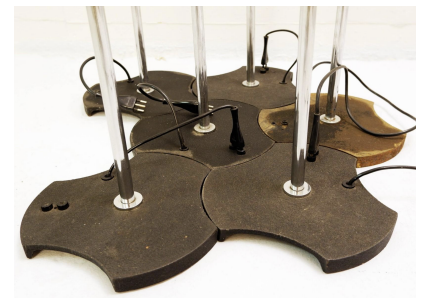

**FLOOR LAMPS MODEL 1074 BY GINO SARFATTI FOR ARTELUCE**

Floor Lamps Model 1074 by Gino Sarfatti for  
Artemide

Categories: [Floor Lamp](#), [Lighting](#)

**GALLERY IMAGES**