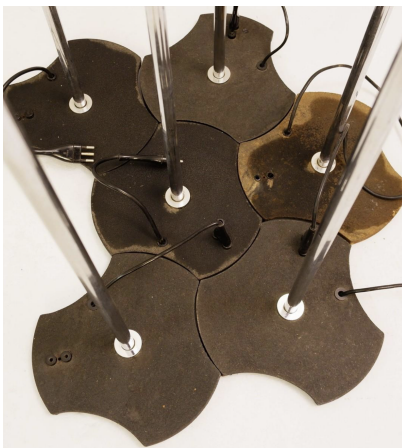

**FLOOR LAMPS MODEL 1074 BY GINO SARFATTI FOR ARTELUCE**

Floor Lamps Model 1074 by Gino Sarfatti for  
Artemide

Categories: [Floor Lamp](#), [Lighting](#)

**GALLERY IMAGES**