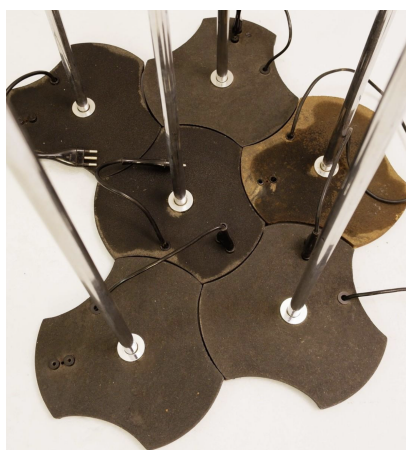

FLOOR LAMPS MODEL 1074 BY GINO SARFATTI FOR ARTELUCE

Floor Lamps Model 1074 by Gino Sarfatti for Arteluce

Categories: [Floor Lamp](#), [Lighting](#)

GALLERY IMAGES

LIVING IN STYLE

GALLERY

Gallery Tel: + 44 (0) 20 8076 5055