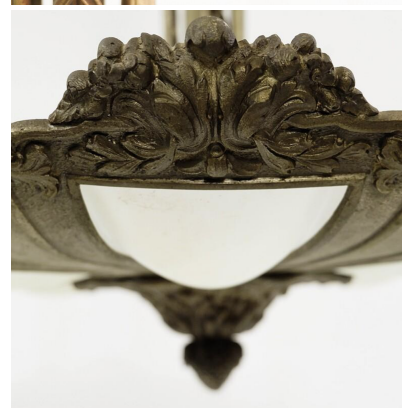

**FRENCH ART DECO FROSTED GLASS
AND BRONZE PENDANT
CHANDELIER, 1920S**

French Art Deco Frosted Glass and Bronze
Pendant Chandelier, 1920s

Categories: [Ceiling Lamp](#), [Furniture](#),
[Lighting](#)

GALLERY IMAGES