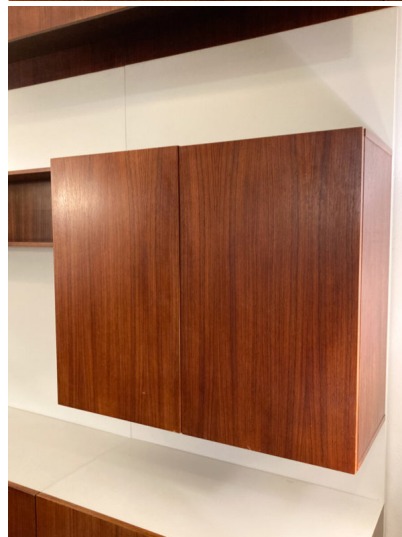

GERMAN MID CENTURY WOODEN WALL UNIT

A mid-century modern wooden wall unit.

Made in Germany in the 1970's.

Categories: [Furniture](#), [Shelf/Bar/Trolleys](#)

GALLERY IMAGES

ADDITIONAL INFORMATION

Dimensions	49 × 180 × 186 cm
Color	Brown, White
Material	Wood