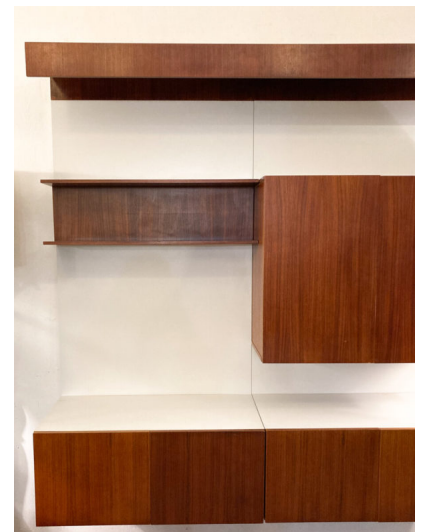

GERMAN MID CENTURY WOODEN WALL UNIT

A mid-century modern wooden wall unit.

Made in Germany in the 1970's.

Categories: [Furniture](#), [Shelf/Bar/Trolleys](#)

GALLERY IMAGES

ADDITIONAL INFORMATION

Dimensions	49 × 180 × 186 cm
Color	Brown, White
Material	Wood