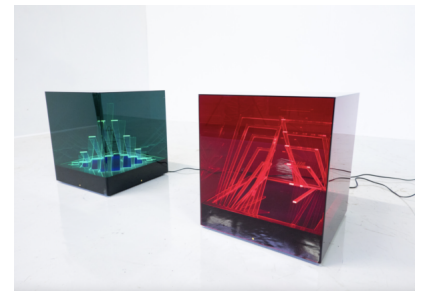

**GREEN AND RED "CUBO DI TEO"
LAMPS BY JAMES RIVIÈRE, 1960S**

Green and Red "Cubo Di Teo" Lamps by
James Rivière, 1960s

Categories: [Furniture](#), [Lighting](#), [Table Lamp](#)

GALLERY IMAGES

LIVING IN STYLE