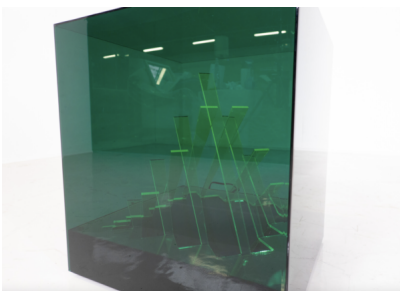

**GREEN AND RED "CUBO DI TEO"
LAMPS BY JAMES RIVIÈRE, 1960S**

Green and Red "Cubo Di Teo" Lamps by
James Rivière, 1960s

Categories: [Furniture](#), [Lighting](#), [Table Lamp](#)

GALLERY IMAGES

LIVING IN STYLE