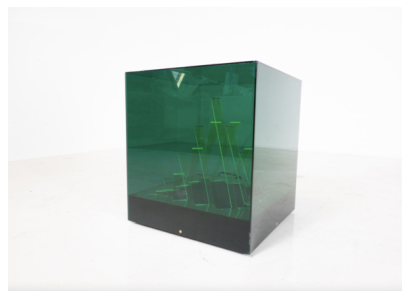

**GREEN AND RED "CUBO DI TEO"
LAMPS BY JAMES RIVIÈRE, 1960S**

Green and Red "Cubo Di Teo" Lamps by
James Rivière, 1960s

Categories: [Furniture](#), [Lighting](#), [Table Lamp](#)

GALLERY IMAGES

LIVING IN STYLE