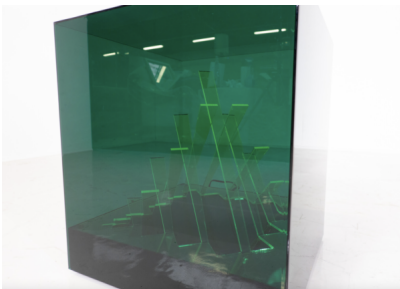

**GREEN AND RED "CUBO DI TEO"
LAMPS BY JAMES RIVIÈRE, 1960S**

Green and Red "Cubo Di Teo" Lamps by
James Rivière, 1960s

Categories: [Furniture](#), [Lighting](#), [Table Lamp](#)

GALLERY IMAGES

LIVING IN STYLE