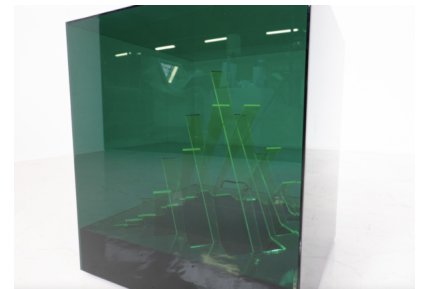

**GREEN AND RED "CUBO DI TEO"
LAMPS BY JAMES RIVIÈRE, 1960S**

Green and Red "Cubo Di Teo" Lamps by
James Rivière, 1960s

Categories: [Furniture](#), [Lighting](#), [Table Lamp](#)

GALLERY IMAGES

LIVING IN STYLE