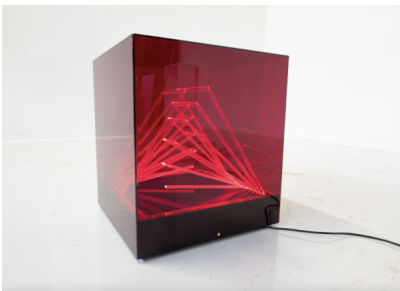

**GREEN AND RED "CUBO DI TEO"
LAMPS BY JAMES RIVIÈRE, 1960S**

Green and Red "Cubo Di Teo" Lamps by
James Rivière, 1960s

Categories: [Furniture](#), [Lighting](#), [Table Lamp](#)

GALLERY IMAGES

LIVING IN STYLE