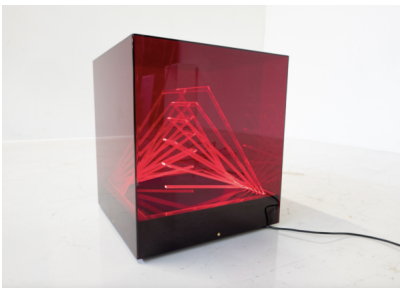

**GREEN AND RED "CUBO DI TEO"
LAMPS BY JAMES RIVIÈRE, 1960S**

Green and Red "Cubo Di Teo" Lamps by
James Rivière, 1960s

Categories: [Furniture](#), [Lighting](#), [Table Lamp](#)

GALLERY IMAGES

LIVING IN STYLE