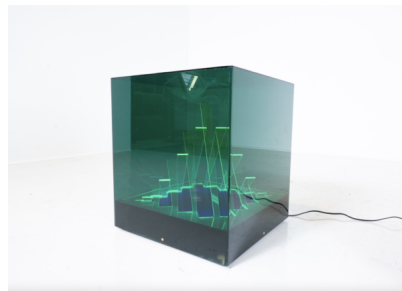

**GREEN AND RED "CUBO DI TEO"
LAMPS BY JAMES RIVIÈRE, 1960S**

Green and Red "Cubo Di Teo" Lamps by
James Rivière, 1960s

Categories: [Furniture](#), [Lighting](#), [Table Lamp](#)

GALLERY IMAGES

LIVING IN STYLE