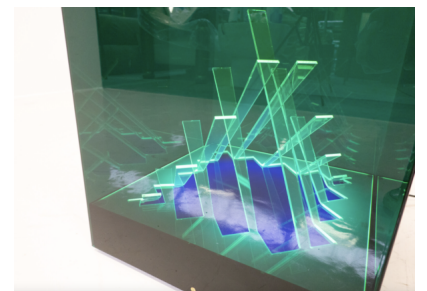

**GREEN AND RED "CUBO DI TEO"
LAMPS BY JAMES RIVIÈRE, 1960S**

Green and Red "Cubo Di Teo" Lamps by
James Rivière, 1960s

Categories: [Furniture](#), [Lighting](#), [Table Lamp](#)

GALLERY IMAGES

LIVING IN STYLE