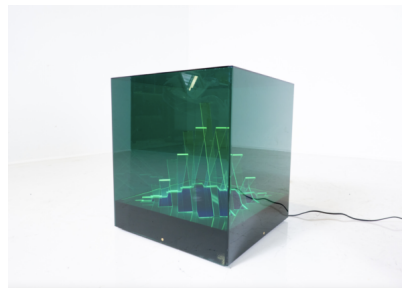

**GREEN AND RED "CUBO DI TEO"
LAMPS BY JAMES RIVIÈRE, 1960S**

Green and Red "Cubo Di Teo" Lamps by
James Rivière, 1960s

Categories: [Furniture](#), [Lighting](#), [Table Lamp](#)

GALLERY IMAGES

LIVING IN STYLE