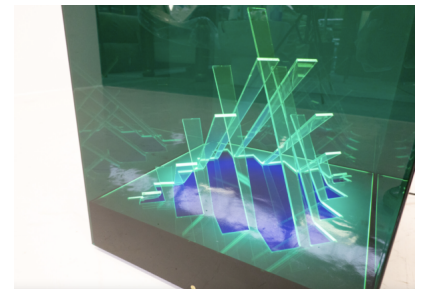

**GREEN AND RED "CUBO DI TEO"
LAMPS BY JAMES RIVIÈRE, 1960S**

Green and Red "Cubo Di Teo" Lamps by
James Rivière, 1960s

Categories: [Furniture](#), [Lighting](#), [Table Lamp](#)

GALLERY IMAGES

LIVING IN STYLE