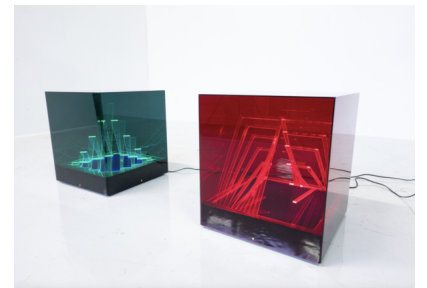

**GREEN AND RED "CUBO DI TEO"
LAMPS BY JAMES RIVIÈRE, 1960S**

Green and Red "Cubo Di Teo" Lamps by
James Rivière, 1960s

Categories: [Furniture](#), [Lighting](#), [Table Lamp](#)

GALLERY IMAGES

LIVING IN STYLE