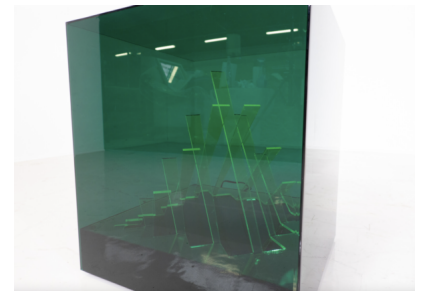

**GREEN AND RED "CUBO DI TEO"
LAMPS BY JAMES RIVIÈRE, 1960S**

Green and Red "Cubo Di Teo" Lamps by
James Rivière, 1960s

Categories: [Furniture](#), [Lighting](#), [Table Lamp](#)

GALLERY IMAGES

LIVING IN STYLE