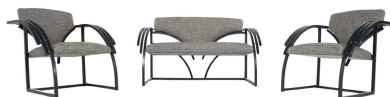

LIVING IN STYLE

GALLERY

Gallery Tel: + 44 (0) 20 8076 5055

Mobile Tel: + 44 (0) 7968 752 760

Email: info@livinginstylegallery.com

Site: livinginstylegallery.com