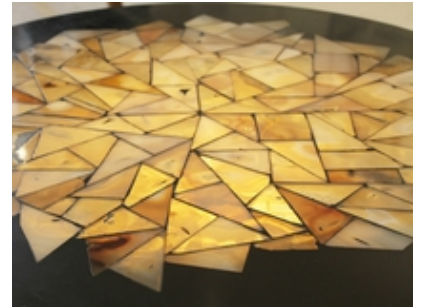

GALLERY IMAGES