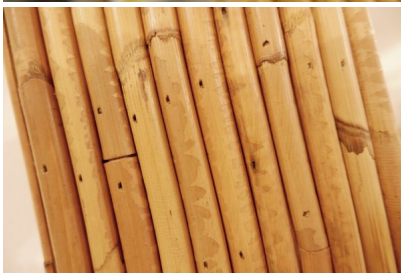

ITALIAN CONTEMPORARY BAMBOO WALL MIRROR

*A large contemporary modern wall mirror in
bamboo.*

Made in Italy.

Categories: [Mirrors](#), [Modern Collection](#),
[Modern collection - Mirrors](#)

GALLERY IMAGES

LIVING IN STYLE

GALLERY

Gallery Tel: + 44 (0) 20 8076 5055

Mobile Tel: + 44 (0) 7968 752 760

Email: info@livinginstylegallery.com

Site: livinginstylegallery.com

ADDITIONAL INFORMATION

Dimensions	5 × 106 × 214 cm
Color	Light Brown
Material	Bamboo, Mirror