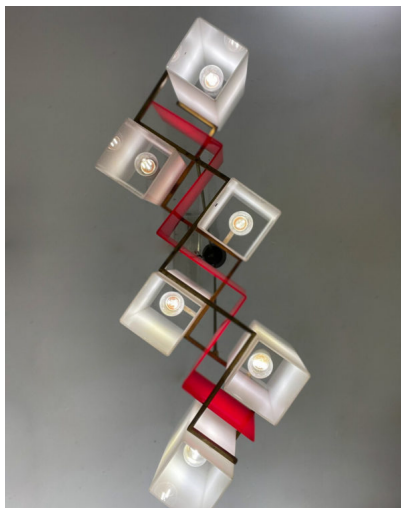

ITALIAN MID CENTURY CHANDELIER BY STILUX

A mid-century modern chandelier by Stilux.

Made in Italy in the 1970's.

Categories: [Ceiling Lamp](#), [Lighting](#)

GALLERY IMAGES

LIVING IN STYLE

GALLERY

Gallery Tel: + 44 (0) 20 8076 5055

Mobile Tel: + 44 (0) 7968 752 760

Email: info@livinginstylegallery.com

Site: livinginstylegallery.com

ADDITIONAL INFORMATION

Dimensions	31 × 84 × 106 cm
Color	Red, White
Material	Glass