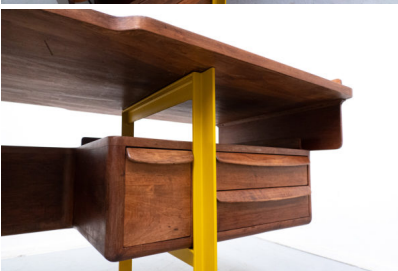

**ITALIAN MID CENTURY MODERN
DESK IN WALNUT**

A mid-century modern desk in walnut.

Made in Italy in the 1960's.

Categories: [Furniture](#), [Tables/Desks](#)

GALLERY IMAGES

ADDITIONAL INFORMATION

Dimensions	73 × 224 × 81 cm
Color	Brown, Yellow
Material	Metal, Walnut