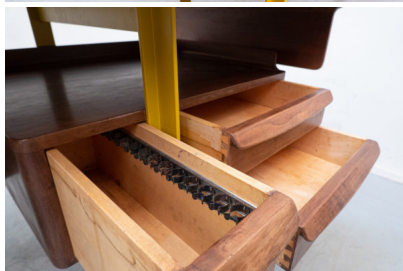

**ITALIAN MID CENTURY MODERN
DESK IN WALNUT**

A mid-century modern desk in walnut.

Made in Italy in the 1960's.

Categories: [Furniture](#), [Tables/Desks](#)

GALLERY IMAGES

ADDITIONAL INFORMATION

Dimensions	73 × 224 × 81 cm
Color	Brown, Yellow
Material	Metal, Walnut