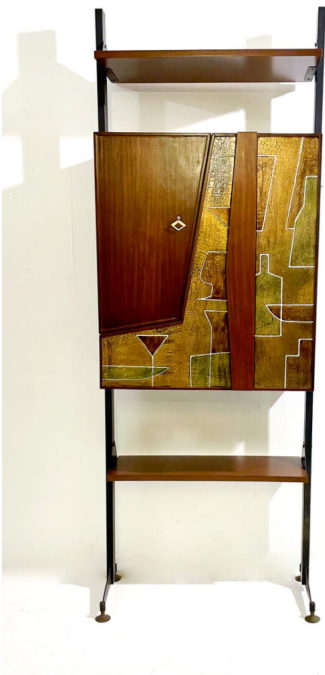

ITALIAN MID CENTURY SECRETAIRE / WRITING DESK

*A mid-century modern secretaire / writing
desk.*

Made in Italy in the 1950's.

Categories: [Furniture](#), [Tables/Desks](#)

GALLERY IMAGES

ADDITIONAL INFORMATION

Dimensions	37 × 75 × 203 cm
Color	Brown, Yellow
Material	Metal, Wood