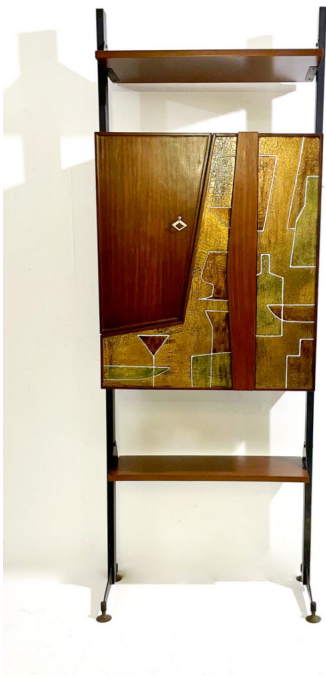

ITALIAN MID CENTURY SECRETAIRE / WRITING DESK

*A mid-century modern secretaire / writing
desk.*

Made in Italy in the 1950's.

Categories: [Furniture](#), [Tables/Desks](#)

GALLERY IMAGES

ADDITIONAL INFORMATION

Dimensions	37 × 75 × 203 cm
Color	Brown, Yellow
Material	Metal, Wood