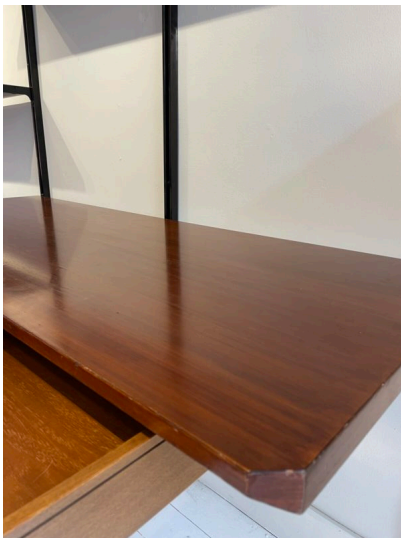

ITALIAN MID CENTURY WALL UNIT BY OSVALDO BORSANI FOR TECNO

A mid-century modern wall unit by Osvaldo Borsani for Tecno.

Made in Italy in the 1960's.

Categories: [Furniture](#), [Shelf/Bar/Trolleys](#)

GALLERY IMAGES

LIVING IN STYLE

GALLERY

Gallery Tel: + 44 (0) 20 8076 5055

Mobile Tel: + 44 (0) 7968 752 760

Email: info@livinginstylegallery.com

Site: livinginstylegallery.com

ADDITIONAL INFORMATION

Dimensions	31 × 281 × 283 cm
Color	Black, Brown
Material	Metal, Wood