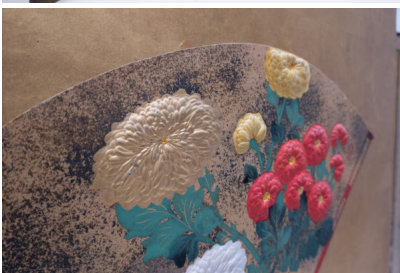

JAPANESE WOOD & PAPER FOLDING SCREEN

*A decorative folding screen / room divider
with oriental fan design.*

Made in Japan circa 1900.

Categories: [Home Accessories](#),
[Miscellaneous](#)

GALLERY IMAGES

ADDITIONAL INFORMATION

Dimensions	23 × 365 × 169 cm
Color	Beige, Yellow
Material	Paper, Wood