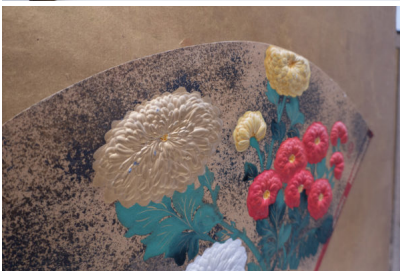

## JAPANESE WOOD & PAPER FOLDING SCREEN

*A decorative folding screen / room divider with oriental fan design.*

*Made in Japan circa 1900.*

Categories: [Home Accessories](#),  
[Miscellaneous](#)

## ADDITIONAL INFORMATION

<b>Dimensions</b>	23 × 365 × 169 cm
<b>Color</b>	Beige, Yellow
<b>Material</b>	Paper, Wood