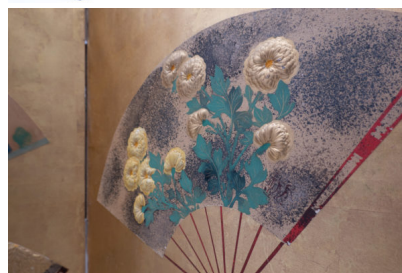

JAPANESE WOOD & PAPER FOLDING SCREEN

*A decorative folding screen / room divider
with oriental fan design.*

Made in Japan circa 1900.

Categories: [Home Accessories](#),
[Miscellaneous](#)

GALLERY IMAGES

ADDITIONAL INFORMATION

Dimensions	23 × 365 × 169 cm
Color	Beige, Yellow
Material	Paper, Wood