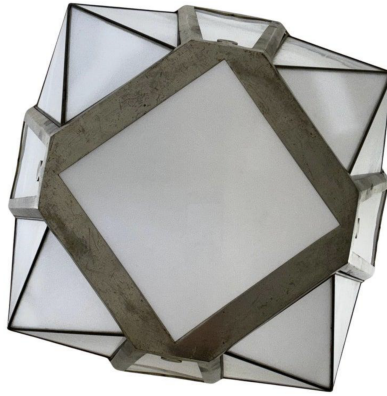

**LANTERN IN NICKEL-PLATED STEEL
AND OPALINE GLASS, 1930**

Lantern in Nickel-plated Steel and Opaline
glass, 1930

Categories: [Ceiling Lamp](#), [Lighting](#)

GALLERY IMAGES

LIVING IN STYLE

GALLERY

Gallery Tel: + 44 (0) 20 8076 5055