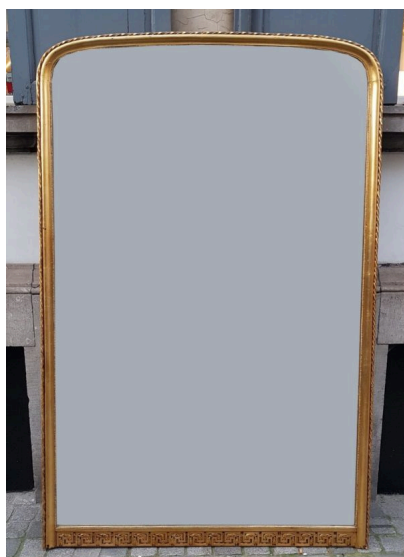

LARGE ANTIQUE GOLDEN FIREPLACE MIRROR IN WOOD & GLASS

A large antique golden fireplace mirror in wood and glass.

Made in Belgium in the 19th century.

Categories: [Mirrors](#)

GALLERY IMAGES

LIVING IN STYLE

GALLERY

Gallery Tel: + 44 (0) 20 8076 5055

Mobile Tel: + 44 (0) 7968 752 760

Email: info@livinginstylegallery.com

Site: livinginstylegallery.com

ADDITIONAL INFORMATION

Dimensions	5 × 129 × 194 cm
Color	Gold
Material	Glass, Wood