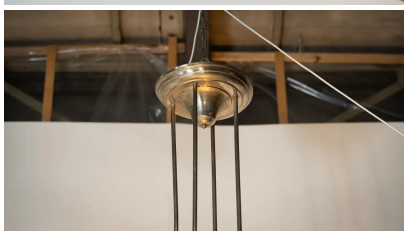

**LARGE ART DECO CEILING LIGHT,
GLASS AND METAL, FRANCE, 1930S**

Large Art Deco Ceiling light, Glass and
Metal, France, 1930s

Categories: [Ceiling Lamp](#), [Lighting](#)

GALLERY IMAGES

LIVING IN STYLE

GALLERY