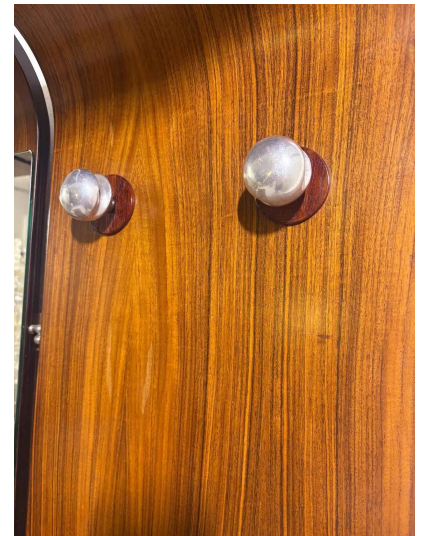

**LARGE COAT HANGER WITH MIRROR
AND CONSOLE, ITALY, 1960S**

Large Coat Hanger with Mirror and Console,
Italy, 1960s

Categories: [Furniture](#), [Other](#)

GALLERY IMAGES

LIVING IN STYLE

GALLERY

Gallery Tel: + 44 (0) 20 8076 5055