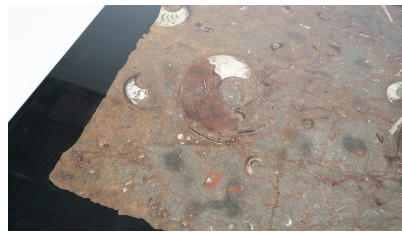

**LARGE COFFEE TABLE BY ETIENNE
ALLEMEERSCH, RESIN WITH A
FOSSIL STONE INLAY, 1960S**

Large Coffee Table by Etienne Allemeersch,
Resin with a Fossil Stone Inlay, 1960s

Categories: [Furniture](#), [Tables/Desks](#)

PRODUCT DESCRIPTION

1960's Large Mid Century Coffee Table in Resin with Fossil decoration by Etienne Allermesch.

GALLERY IMAGES

LIVING IN STYLE

GALLERY

Gallery Tel: + 44 (0) 20 8076 5055

Mobile Tel: + 44 (0) 7968 752 760