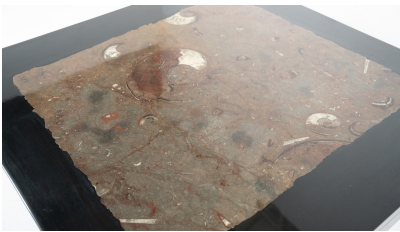

**LARGE COFFEE TABLE BY ETIENNE
ALLEMEERSCH, RESIN WITH A
FOSSIL STONE INLAY, 1960S**

Large Coffee Table by Etienne Allemeersch,
Resin with a Fossil Stone Inlay, 1960s

Categories: [Furniture](#), [Tables/Desks](#)

PRODUCT DESCRIPTION

1960's Large Mid Century Coffee Table in Resin with Fossil decoration by Etienne Allermesch.

GALLERY IMAGES

LIVING IN STYLE

GALLERY

Gallery Tel: + 44 (0) 20 8076 5055

Mobile Tel: + 44 (0) 7968 752 760