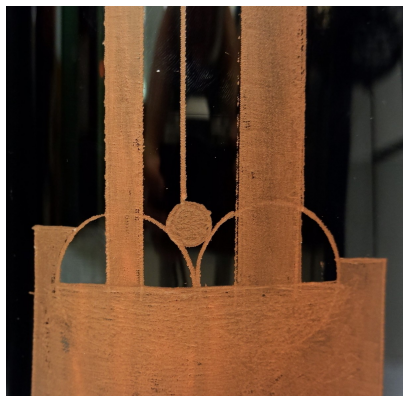

LIVING IN STYLE

GALLERY

Gallery Tel: + 44 (0) 20 8076 5055

Mobile Tel: + 44 (0) 7968 752 760

Email: info@livinginstylegallery.com

Site: livinginstylegallery.com

GALLERY IMAGES