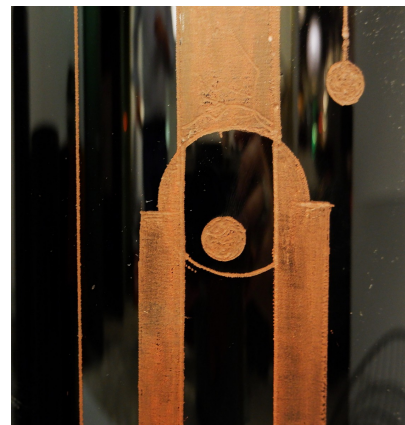

**LARGE CYLINDRICAL VASE BY A.
RIECKE**

Large Cylindrical Vase by A. Riecke. Signed and Etched in Black Glass with Cubist Detail.

Categories: [Home Accessories](#)

PRODUCT DESCRIPTION

Large Cylindrical Vase by A. Riecke. Signed and Etched in Black Glass with Cubist Detail.

LIVING IN STYLE

GALLERY

Gallery Tel: + 44 (0) 20 8076 5055

Mobile Tel: + 44 (0) 7968 752 760

Email: info@livinginstylegallery.com

Site: livinginstylegallery.com

GALLERY IMAGES

LIVING IN STYLE