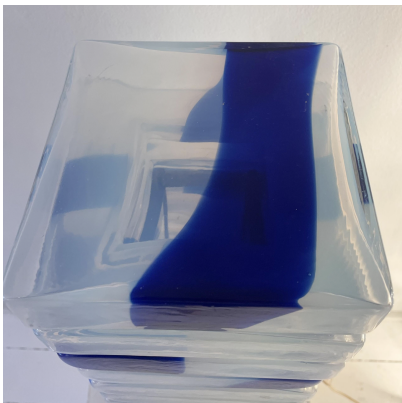

**LARGE DESK LAMP BY CARLO
NASON, MURANO GLASS, 1960S**

Large Desk Lamp by Carlo Nason, Murano
Glass, 1960S

Categories: [Lighting](#), [Table Lamp](#)

GALLERY IMAGES

LIVING IN STYLE

GALLERY

Gallery Tel: + 44 (0) 20 8076 5055