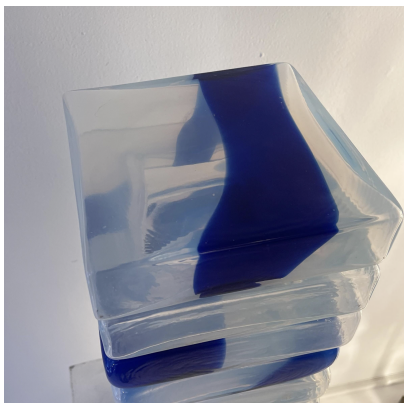

LIVING IN STYLE

GALLERY

Gallery Tel: + 44 (0) 20 8076 5055

Mobile Tel: + 44 (0) 7968 752 760

Email: info@livinginstylegallery.com

Site: livinginstylegallery.com