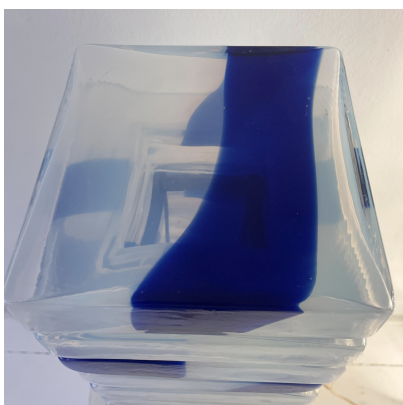

**LARGE DESK LAMP BY CARLO
NASON, MURANO GLASS, 1960S**

Large Desk Lamp by Carlo Nason, Murano
Glass, 1960S

Categories: [Lighting](#), [Table Lamp](#)

GALLERY IMAGES

LIVING IN STYLE

GALLERY

Gallery Tel: + 44 (0) 20 8076 5055