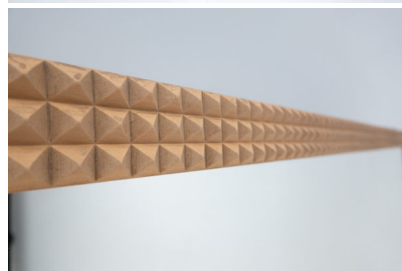

## LARGE MID CENTURY MODERN ITALIAN WOODEN MIRROR

*A large mid-century modern mirror in wood.*

*Made in Italy in the 1940's.*

---

Categories: [Mirrors](#)

## ADDITIONAL INFORMATION

<b>Dimensions</b>	5 × 131 × 170 cm
<b>Color</b>	Light Brown
<b>Material</b>	Glass, Wood