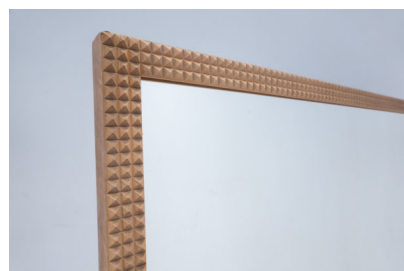

LARGE MID CENTURY MODERN ITALIAN WOODEN MIRROR

A large mid-century modern mirror in wood.

Made in Italy in the 1940's.

Categories: [Mirrors](#)

GALLERY IMAGES

ADDITIONAL INFORMATION

Dimensions	5 × 131 × 170 cm
Color	Light Brown
Material	Glass, Wood