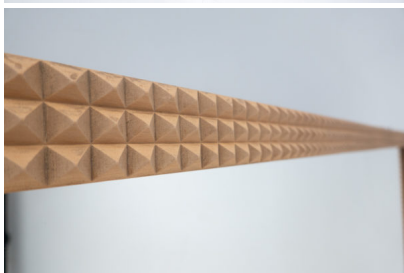

LARGE MID CENTURY MODERN ITALIAN WOODEN MIRROR

A large mid-century modern mirror in wood.

Made in Italy in the 1940's.

Categories: [Mirrors](#)

GALLERY IMAGES

ADDITIONAL INFORMATION

Dimensions	5 × 131 × 170 cm
Color	Light Brown
Material	Glass, Wood