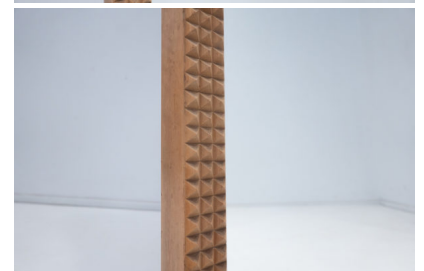

## LARGE MID CENTURY MODERN ITALIAN WOODEN MIRROR

*A large mid-century modern mirror in wood.*

*Made in Italy in the 1940's.*

---

Categories: [Mirrors](#)

## ADDITIONAL INFORMATION

<b>Dimensions</b>	5 × 131 × 170 cm
<b>Color</b>	Light Brown
<b>Material</b>	Glass, Wood