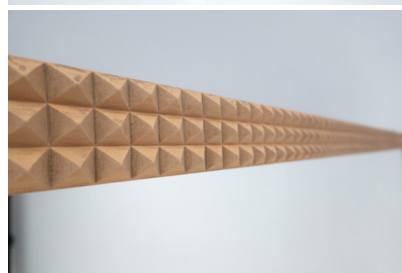

## LARGE MID CENTURY MODERN ITALIAN WOODEN MIRROR

*A large mid-century modern mirror in wood.*

*Made in Italy in the 1940's.*

---

Categories: [Mirrors](#)

## ADDITIONAL INFORMATION

<b>Dimensions</b>	5 × 131 × 170 cm
<b>Color</b>	Light Brown
<b>Material</b>	Glass, Wood