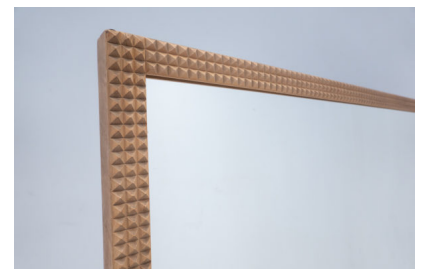

## LARGE MID CENTURY MODERN ITALIAN WOODEN MIRROR

*A large mid-century modern mirror in wood.*

*Made in Italy in the 1940's.*

---

Categories: [Mirrors](#)

## ADDITIONAL INFORMATION

<b>Dimensions</b>	5 × 131 × 170 cm
<b>Color</b>	Light Brown
<b>Material</b>	Glass, Wood