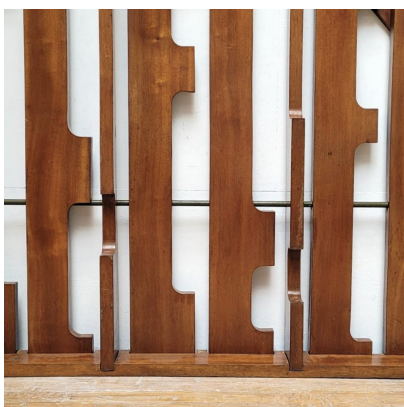

**LARGE SOLID WOOD CLAUSTRAS,
1960S**

Large Solid Wood Claustra, 1960s

Categories: [Furniture](#), [Other](#)

GALLERY IMAGES

LIVING IN STYLE

GALLERY

Gallery Tel: + 44 (0) 20 8076 5055

Mobile Tel: + 44 (0) 7968 752 760