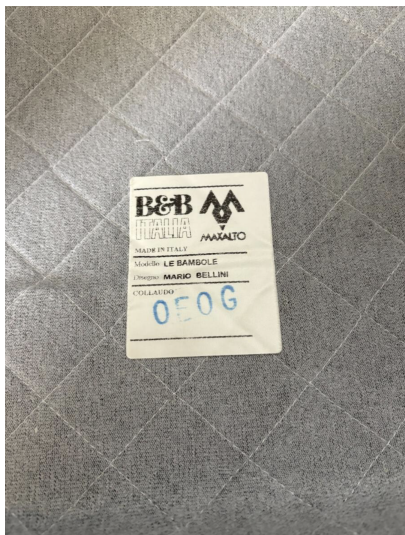

LIVING IN STYLE

GALLERY

Gallery Tel: + 44 (0) 20 8076 5055

Mobile Tel: + 44 (0) 7968 752 760

Email: info@livinginstylegallery.com

Site: livinginstylegallery.com