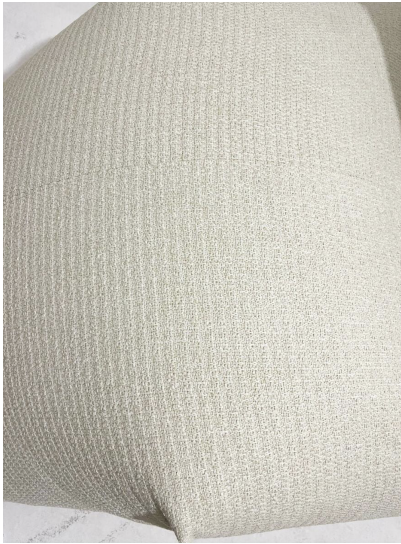

LIVING IN STYLE

GALLERY

Gallery Tel: + 44 (0) 20 8076 5055

Mobile Tel: + 44 (0) 7968 752 760

Email: info@livinginstylegallery.com

Site: livinginstylegallery.com