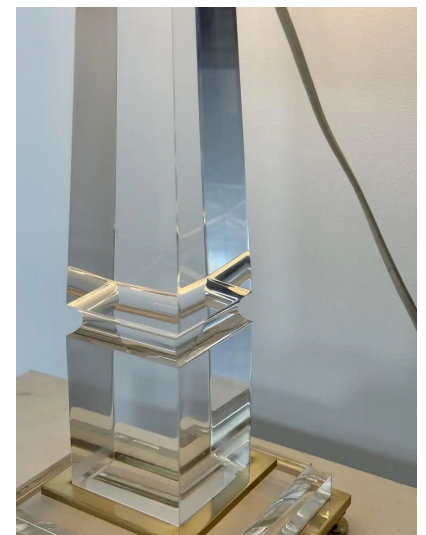

**LUCITE AND BRASS DESK LAMP BY
SANDRO PETTI, 1970S**

Lucite and Brass Desk Lamp by Sandro Petti,
1970s

Categories: [Lighting](#), [Table Lamp](#)

GALLERY IMAGES

LIVING IN STYLE

GALLERY

Gallery Tel: + 44 (0) 20 8076 5055