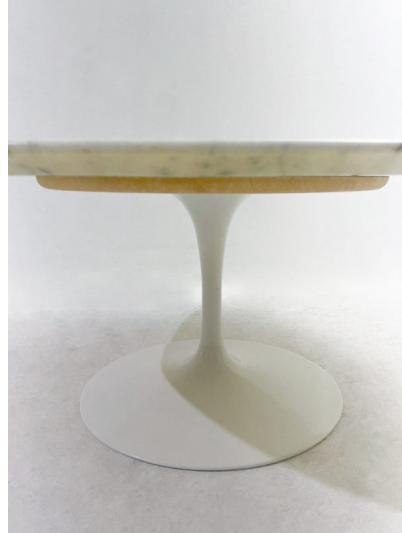

LIVING IN STYLE

GALLERY

Gallery Tel: + 44 (0) 20 8076 5055

Mobile Tel: + 44 (0) 7968 752 760

Email: info@livinginstylegallery.com

Site: livinginstylegallery.com