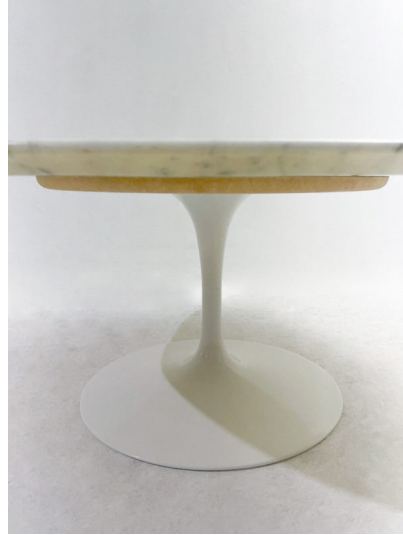

LIVING IN STYLE

GALLERY

Gallery Tel: + 44 (0) 20 8076 5055

Mobile Tel: + 44 (0) 7715 059 226

Email: info@livinginstylegallery.com

Site: livinginstylegallery.com