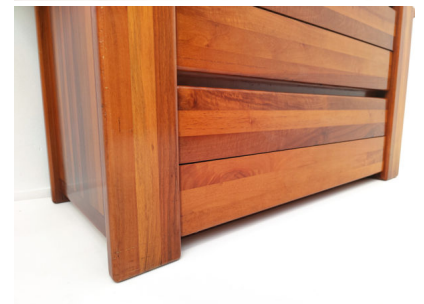

**MARIO MARENCO 'SAPPORO'
SIDEBOARD FOR MOBIL GIRGI**

*A mid-century modern 'Sapporo' sideboard,
designed by Mario Marenco for Mobil Girgi.*

Made in Italy in the 1970's.

Categories: [Furniture](#), [Sideboards](#)

GALLERY IMAGES

ADDITIONAL INFORMATION

Dimensions	55 × 146 × 70 cm
Color	Brown
Material	Wood