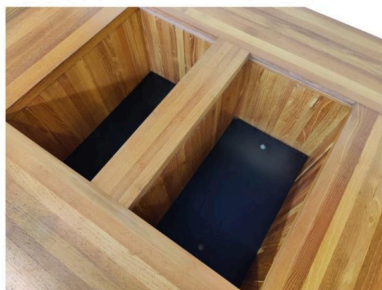

LIVING IN STYLE

GALLERY

Gallery Tel: + 44 (0) 20 8076 5055

Mobile Tel: + 44 (0) 7715 059 226

Email: info@livinginstylegallery.com

Site: livinginstylegallery.com