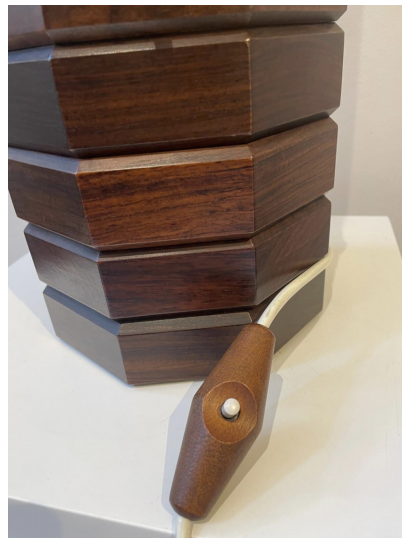

**MID-CENTURY " ANTARES" TABLE
LAMP BY ICO PARISI, WOOD AND
FABRIC, 1950S**

Mid-Century " Antares" Table Lamp by Ico
Parisi, Wood and Fabric, 1950s

Categories: [Lighting](#), [Table Lamp](#)

GALLERY IMAGES