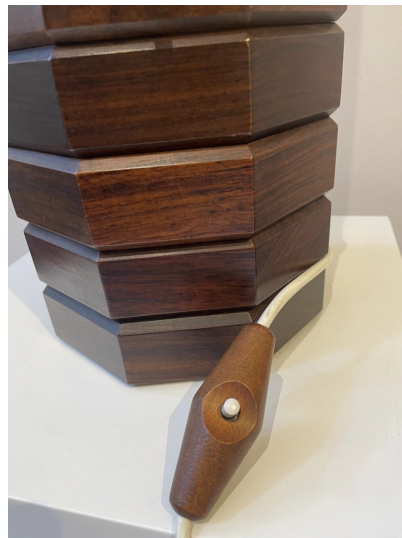

**MID-CENTURY " ANTARES" TABLE  
LAMP BY ICO PARISI, WOOD AND  
FABRIC, 1950S**

Mid-Century " Antares" Table Lamp by Ico  
Parisi, Wood and Fabric, 1950s

Categories: [Lighting](#), [Table Lamp](#)

**GALLERY IMAGES**