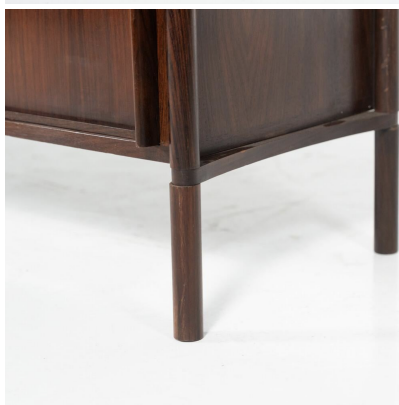

**MID-CENTURY ARCHIMEDE
SIDEBOARD BY HIROZI FUKUOH FOR
GAVINA, 1961**

Mid-Century Archimede Sideboard by Hirozi Fukuoh for Gavina, 1961

Categories: [Furniture](#), [Sideboards](#)

GALLERY IMAGES

LIVING IN STYLE