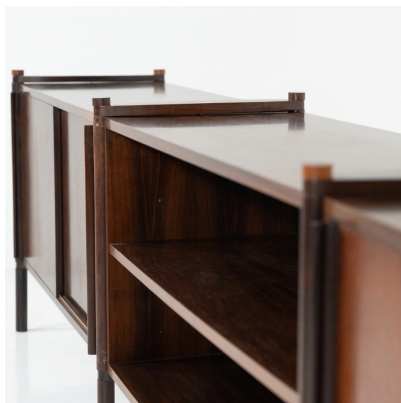

LIVING IN STYLE

GALLERY

Gallery Tel: + 44 (0) 20 8076 5055

Mobile Tel: + 44 (0) 7968 752 760

Email: info@livinginstylegallery.com

Site: livinginstylegallery.com