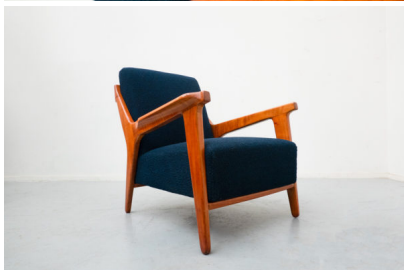

**MID CENTURY ARM CHAIRS
ATTRIBUTED TO MELCHIORRE BEGA**

1950's mid century armchairs attributed to
Melchiorre Bega

Categories: [Furniture](#), [Seating](#)

PRODUCT DESCRIPTION

1950's mid century armchairs attributed to Melchiorre Bega

GALLERY IMAGES

ADDITIONAL INFORMATION

Dimensions

69 × 79 × 76 cm

Seat Height

75cm