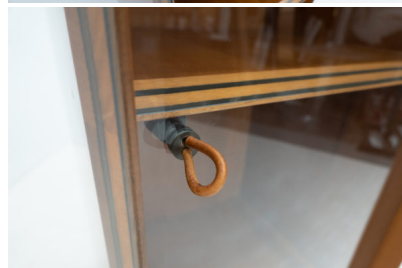

## ADDITIONAL INFORMATION

<b>Dimensions</b>	45 × 45 × 142 cm
<b>Color</b>	Brown
<b>Material</b>	Leather, Wood