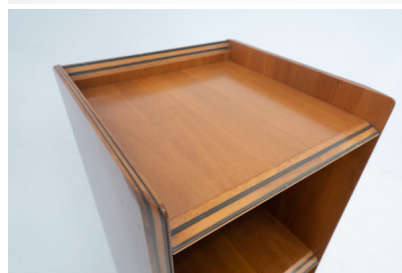

**MID CENTURY SET OF "ARTONA"
SHELVES BY AFRA & TOBIA SCARPA
FOR MAXALTO**

*A set of mid-century modern "Artona"
shelves by Afra & Tobia Scarpa for Maxalto.*

Made in Italy in the 1970's.

Categories: [Furniture](#), [Shelf/Bar/Trolleys](#)

GALLERY IMAGES

ADDITIONAL INFORMATION

Dimensions	45 × 45 × 142 cm
Color	Brown
Material	Leather, Wood