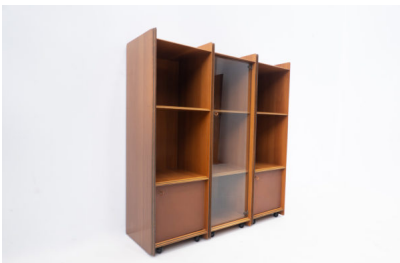

**MID CENTURY SET OF "ARTONA"
SHELVES BY AFRA & TOBIA SCARPA
FOR MAXALTO**

*A set of mid-century modern "Artona"
shelves by Afra & Tobia Scarpa for Maxalto.*

Made in Italy in the 1970's.

Categories: [Furniture](#), [Shelf/Bar/Trolleys](#)

GALLERY IMAGES

ADDITIONAL INFORMATION

Dimensions	45 × 45 × 142 cm
Color	Brown
Material	Leather, Wood