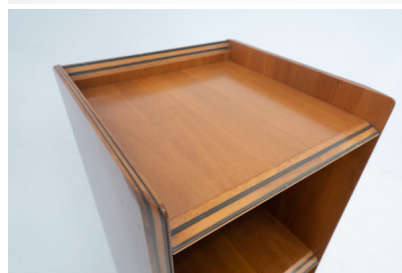

## ADDITIONAL INFORMATION

<b>Dimensions</b>	45 × 45 × 142 cm
<b>Color</b>	Brown
<b>Material</b>	Leather, Wood