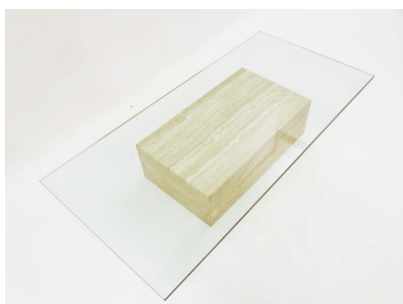

**MID-CENTURY TRAVERTINE AND
GLASS COFFEE TABLE**

A mid-century travertine and glass coffee table.

Made in Belgium in the 1970's.

Categories: [Furniture](#), [Tables/Desks](#)

GALLERY IMAGES

ADDITIONAL INFORMATION

Dimensions	68 × 138 × 22 cm
Color	Beige
Material	Glass, Travertine