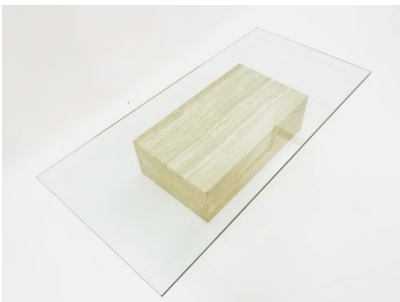

**MID-CENTURY TRAVERTINE AND
GLASS COFFEE TABLE**

A mid-century travertine and glass coffee table.

Made in Belgium in the 1970's.

Categories: [Furniture](#), [Tables/Desks](#)

GALLERY IMAGES

ADDITIONAL INFORMATION

Dimensions	68 × 138 × 22 cm
Color	Beige
Material	Glass, Travertine