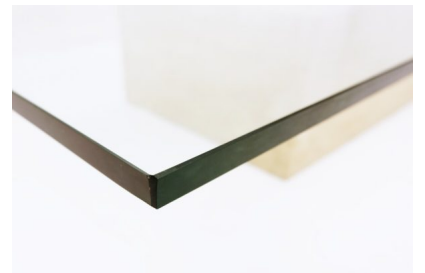

**MID-CENTURY TRAVERTINE AND
GLASS COFFEE TABLE**

A mid-century travertine and glass coffee table.

Made in Belgium in the 1970's.

Categories: [Furniture](#), [Tables/Desks](#)

GALLERY IMAGES

ADDITIONAL INFORMATION

Dimensions	68 × 138 × 22 cm
Color	Beige
Material	Glass, Travertine