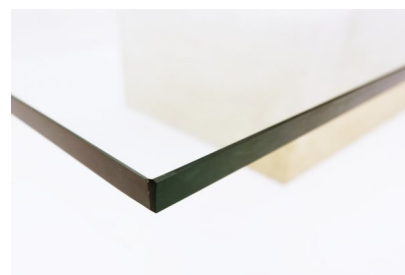

**MID-CENTURY TRAVERTINE AND
GLASS COFFEE TABLE**

A mid-century travertine and glass coffee table.

Made in Belgium in the 1970's.

Categories: [Furniture](#), [Tables/Desks](#)

GALLERY IMAGES

ADDITIONAL INFORMATION

Dimensions	68 × 138 × 22 cm
Color	Beige
Material	Glass, Travertine