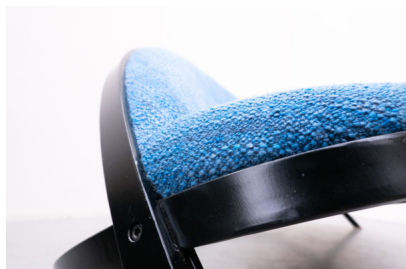

LIVING IN STYLE

GALLERY

Gallery Tel: + 44 (0) 20 8076 5055

Mobile Tel: + 44 (0) 7968 752 760

Email: info@livinginstylegallery.com

Site: livinginstylegallery.com