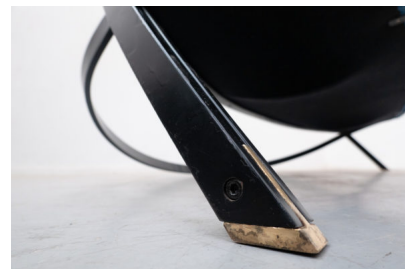

LIVING IN STYLE

GALLERY

Gallery Tel: + 44 (0) 20 8076 5055

Mobile Tel: + 44 (0) 7968 752 760

Email: info@livinginstylegallery.com

Site: livinginstylegallery.com