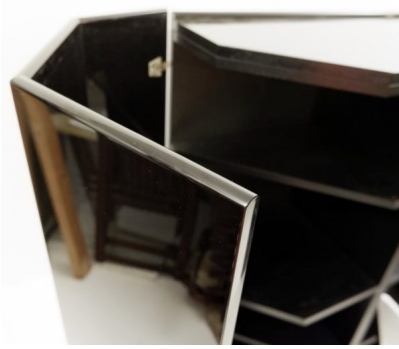

**MID CENTURY BRAMANTE CABINET
BY KAZUHIDE TAKAHAMA FOR
CASSINA**

*A mid-century modern Bramante cabinet by
Kazuhide Takahama for Cassina.*

Made in Italy in the 1970's.

Categories: [Furniture](#), [Shelf/Bar/Trolleys](#)

GALLERY IMAGES

LIVING IN STYLE

GALLERY

Gallery Tel: + 44 (0) 20 8076 5055

Mobile Tel: + 44 (0) 7968 752 760

Email: info@livinginstylegallery.com

Site: livinginstylegallery.com

ADDITIONAL INFORMATION

Color

Black

Material

Glass, Metal, Wood