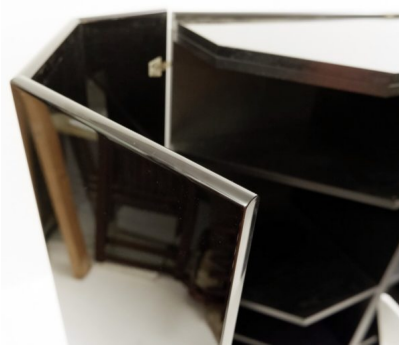

**MID CENTURY BRAMANTE CABINET
BY KAZUHIDE TAKAHAMA FOR
CASSINA**

*A mid-century modern Bramante cabinet by
Kazuhide Takahama for Cassina.*

Made in Italy in the 1970's.

Categories: [Furniture](#), [Shelf/Bar/Trolleys](#)

GALLERY IMAGES

LIVING IN STYLE

GALLERY

Gallery Tel: + 44 (0) 20 8076 5055

Mobile Tel: + 44 (0) 7968 752 760

Email: info@livinginstylegallery.com

Site: livinginstylegallery.com

ADDITIONAL INFORMATION

Color

Black

Material

Glass, Metal, Wood