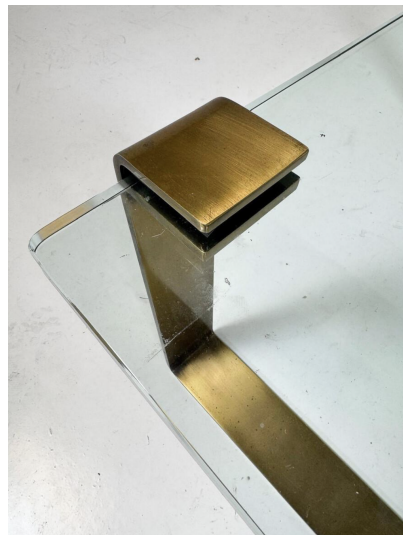

**MID-CENTURY BRASS AND GLASS
COFFEE TABLE, RONALD SCHMITT,
1970S**

Mid-Century Brass and Glass Coffee Table,
Ronald Schmitt, 1970s

Categories: [Furniture](#), [Tables/Desks](#)

GALLERY IMAGES

LIVING IN STYLE