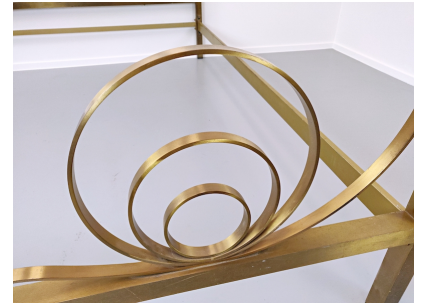

GALLERY IMAGES