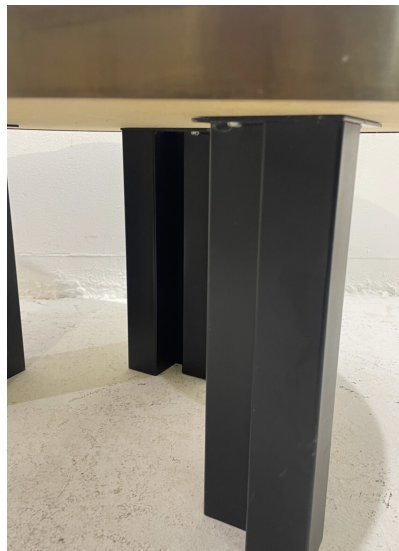

**MID-CENTURY BRASS COFFEE TABLE  
BY CHRISTIAN KREKELS, BELGIUM,  
1970S**

Mid-Century Brass Coffee Table by Christian  
Krekels, Belgium, 1970s

---

**Categories:** [Furniture](#), [Tables/Desks](#)

**GALLERY IMAGES**