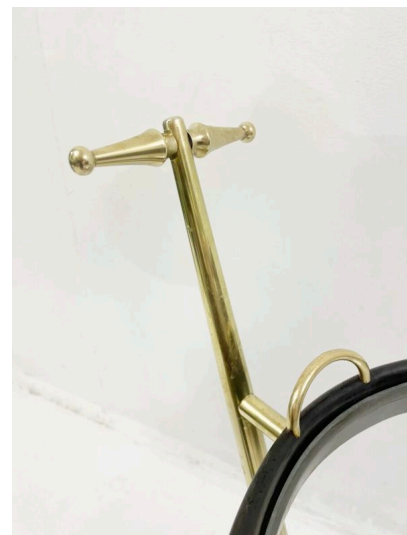

MID-CENTURY BRASS GLASS AND METAL TROLLEY

A mid-century trolley in brass and glass.

Made in Italy in the 1950's.

Categories: [Furniture](#), [Shelf/Bar/Trolleys](#)

GALLERY IMAGES

LIVING IN STYLE

GALLERY

Gallery Tel: + 44 (0) 20 8076 5055

Mobile Tel: + 44 (0) 7968 752 760

Email: info@livinginstylegallery.com

Site: livinginstylegallery.com

ADDITIONAL INFORMATION

Dimensions	40 × 88 × 74 cm
Color	Black, Gold
Material	Glass, Metal