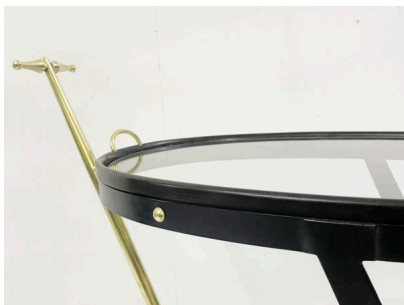

MID-CENTURY BRASS GLASS AND METAL TROLLEY

A mid-century trolley in brass and glass.

Made in Italy in the 1950's.

Categories: [Furniture](#), [Shelf/Bar/Trolleys](#)

GALLERY IMAGES

LIVING IN STYLE

GALLERY

Gallery Tel: + 44 (0) 20 8076 5055

Mobile Tel: + 44 (0) 7968 752 760

Email: info@livinginstylegallery.com

Site: livinginstylegallery.com

ADDITIONAL INFORMATION

Dimensions	40 × 88 × 74 cm
Color	Black, Gold
Material	Glass, Metal