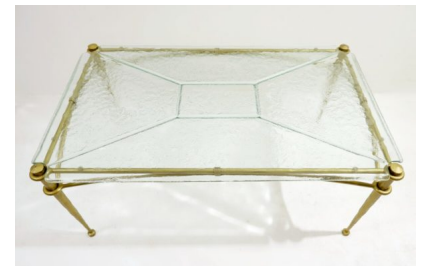

MID CENTURY BRUTALIST COFFEE TABLE BY LOTHAR KLUTE

A mid-century brutalist coffee table by Lothar Klute.

Made in Germany in the 1980's.

Categories: [Furniture](#), [Tables/Desks](#)

GALLERY IMAGES

LIVING IN STYLE

GALLERY

Gallery Tel: + 44 (0) 20 8076 5055

Mobile Tel: + 44 (0) 7968 752 760

Email: info@livinginstylegallery.com

Site: livinginstylegallery.com

ADDITIONAL INFORMATION

Dimensions	77 × 127 × 54 cm
Color	Gold
Material	Brass, Glass