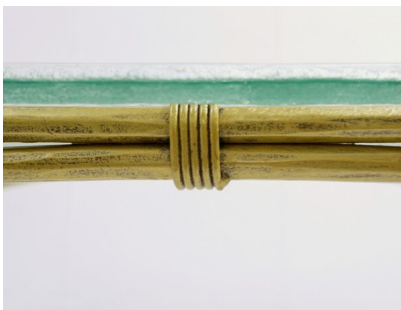

MID CENTURY BRUTALIST COFFEE TABLE BY LOTHAR KLUTE

A mid-century brutalist coffee table by Lothar Klute.

Made in Germany in the 1980's.

Categories: [Furniture](#), [Tables/Desks](#)

GALLERY IMAGES

LIVING IN STYLE

GALLERY

Gallery Tel: + 44 (0) 20 8076 5055

Mobile Tel: + 44 (0) 7715 059 226

Email: info@livinginstylegallery.com

Site: livinginstylegallery.com

ADDITIONAL INFORMATION

Dimensions	77 × 127 × 54 cm
Color	Gold
Material	Brass, Glass