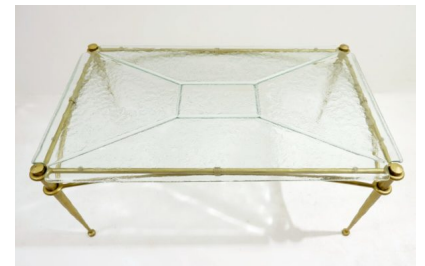

MID CENTURY BRUTALIST COFFEE TABLE BY LOTHAR KLUTE

A mid-century brutalist coffee table by Lothar Klute.

Made in Germany in the 1980's.

Categories: [Furniture](#), [Tables/Desks](#)

GALLERY IMAGES

LIVING IN STYLE

GALLERY

Gallery Tel: + 44 (0) 20 8076 5055

Mobile Tel: + 44 (0) 7715 059 226

Email: info@livinginstylegallery.com

Site: livinginstylegallery.com

ADDITIONAL INFORMATION

Dimensions	77 × 127 × 54 cm
Color	Gold
Material	Brass, Glass