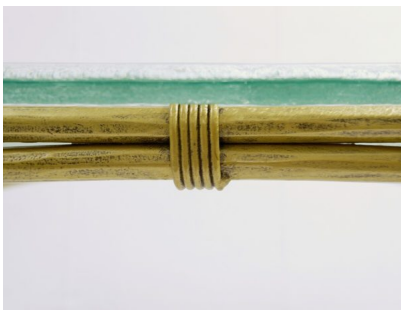

MID CENTURY BRUTALIST COFFEE TABLE BY LOTHAR KLUTE

A mid-century brutalist coffee table by Lothar Klute.

Made in Germany in the 1980's.

Categories: [Furniture](#), [Tables/Desks](#)

GALLERY IMAGES

LIVING IN STYLE

GALLERY

Gallery Tel: + 44 (0) 20 8076 5055

Mobile Tel: + 44 (0) 7968 752 760

Email: info@livinginstylegallery.com

Site: livinginstylegallery.com

ADDITIONAL INFORMATION

Dimensions	77 × 127 × 54 cm
Color	Gold
Material	Brass, Glass