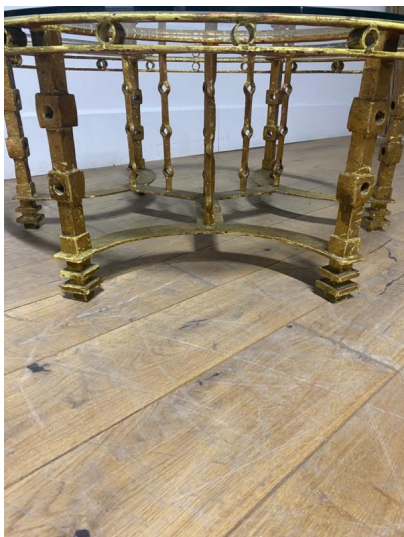

BRUTALIST IRON & GOLD LEAF COFFEE TABLE

A brutalist iron and gold leaf coffee table.

Made in France in the 1940's.

Categories: [Furniture](#), [Tables/Desks](#)

GALLERY IMAGES

LIVING IN STYLE

GALLERY

Gallery Tel: + 44 (0) 20 8076 5055

Mobile Tel: + 44 (0) 7968 752 760

Email: info@livinginstylegallery.com

Site: livinginstylegallery.com

ADDITIONAL INFORMATION

Dimensions	110 × 110 × 45 cm
Color	Gold
Material	Gold Leaf, Iron