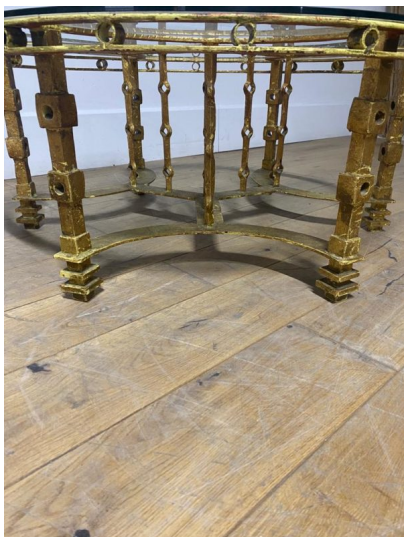

## BRUTALIST IRON & GOLD LEAF COFFEE TABLE

*A brutalist iron and gold leaf coffee table.*

*Made in France in the 1940's.*

---

Categories: [Furniture](#), [Tables/Desks](#)

## ADDITIONAL INFORMATION

<b>Dimensions</b>	110 × 110 × 45 cm
<b>Color</b>	Gold
<b>Material</b>	Gold Leaf, Iron