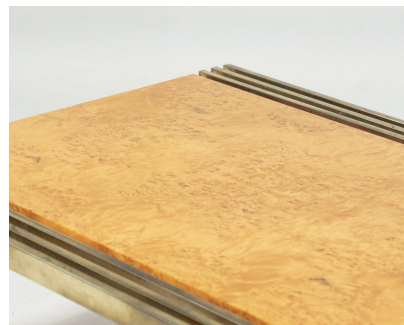

LIVING IN STYLE

GALLERY

Gallery Tel: + 44 (0) 20 8076 5055

Mobile Tel: + 44 (0) 7715 059 226

Email: info@livinginstylegallery.com

Site: livinginstylegallery.com