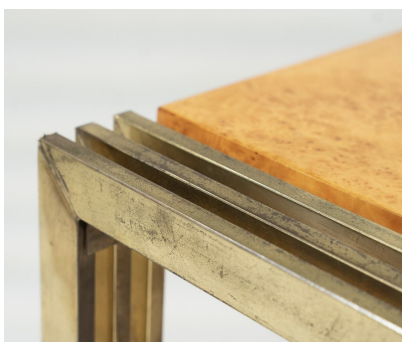

**MID-CENTURY BURL WOOD AND
BRASS COFFEE TABLE**

Mid-Century Burl Wood and Brass Coffee
Table

Categories: [Furniture](#), [Tables/Desks](#)

GALLERY IMAGES

LIVING IN STYLE

GALLERY

Gallery Tel: + 44 (0) 20 8076 5055