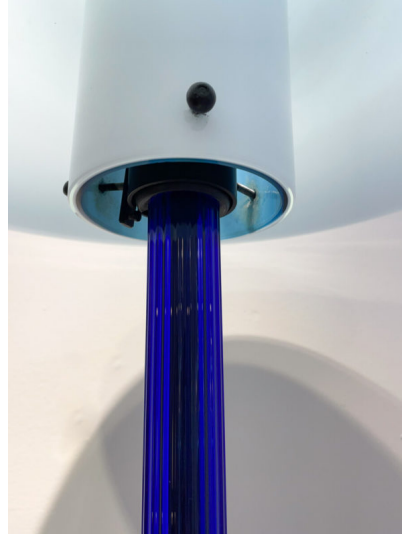

LIVING IN STYLE

GALLERY

Gallery Tel: + 44 (0) 20 8076 5055

Mobile Tel: + 44 (0) 7968 752 760

Email: info@livinginstylegallery.com

Site: livinginstylegallery.com