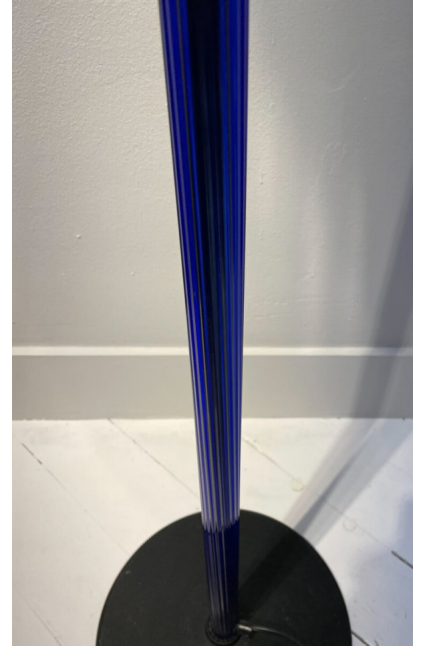

MID CENTURY "CHIARA" FLOOR LAMP BY CINI BOERI FOR VENINI

*A mid-century modern "Chiara" floor lamp
by Cini Boeri for Venini.*

Made in Italy in the 1980's.

Categories: [Floor Lamp](#), [Lighting](#)

GALLERY IMAGES

LIVING IN STYLE

GALLERY

Gallery Tel: + 44 (0) 20 8076 5055

Mobile Tel: + 44 (0) 7968 752 760

Email: info@livinginstylegallery.com

Site: livinginstylegallery.com

ADDITIONAL INFORMATION

Dimensions	47 × 47 × 163 cm
Color	Dark Blue, White
Material	Glass, Metal