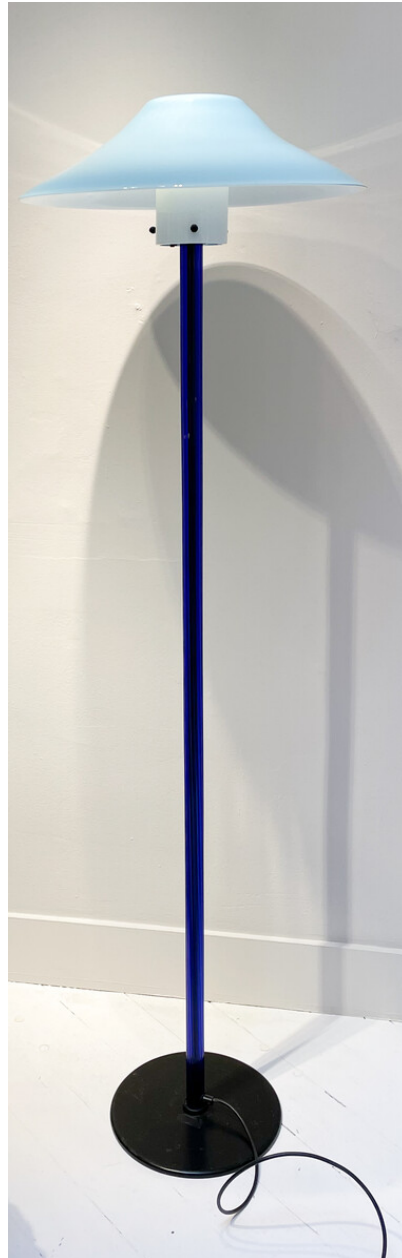

MID CENTURY "CHIARA" FLOOR LAMP BY CINI BOERI FOR VENINI

*A mid-century modern "Chiara" floor lamp
by Cini Boeri for Venini.*

Made in Italy in the 1980's.

Categories: [Floor Lamp](#), [Lighting](#)

GALLERY IMAGES

LIVING IN STYLE

GALLERY

Gallery Tel: + 44 (0) 20 8076 5055

Mobile Tel: + 44 (0) 7968 752 760

Email: info@livinginstylegallery.com

Site: livinginstylegallery.com

ADDITIONAL INFORMATION

Dimensions	47 × 47 × 163 cm
Color	Dark Blue, White
Material	Glass, Metal