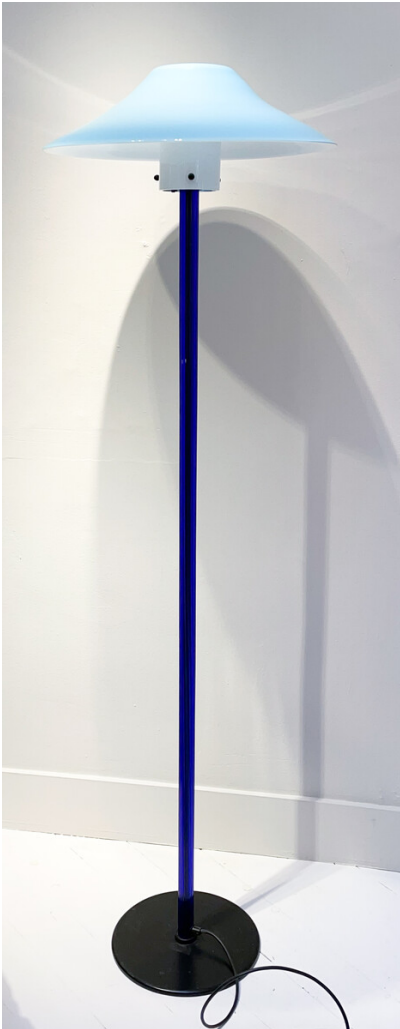

MID CENTURY "CHIARA" FLOOR LAMP BY CINI BOERI FOR VENINI

*A mid-century modern "Chiara" floor lamp
by Cini Boeri for Venini.*

Made in Italy in the 1980's.

Categories: [Floor Lamp](#), [Lighting](#)

GALLERY IMAGES

LIVING IN STYLE

GALLERY

Gallery Tel: + 44 (0) 20 8076 5055

Mobile Tel: + 44 (0) 7968 752 760

Email: info@livinginstylegallery.com

Site: livinginstylegallery.com

ADDITIONAL INFORMATION

Dimensions	47 × 47 × 163 cm
Color	Dark Blue, White
Material	Glass, Metal