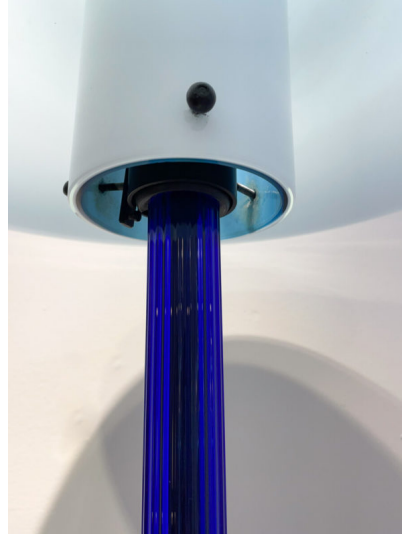

MID CENTURY "CHIARA" FLOOR LAMP BY CINI BOERI FOR VENINI

*A mid-century modern "Chiara" floor lamp
by Cini Boeri for Venini.*

Made in Italy in the 1980's.

Categories: [Floor Lamp](#), [Lighting](#)

GALLERY IMAGES

LIVING IN STYLE

GALLERY

Gallery Tel: + 44 (0) 20 8076 5055

Mobile Tel: + 44 (0) 7968 752 760

Email: info@livinginstylegallery.com

Site: livinginstylegallery.com

ADDITIONAL INFORMATION

Dimensions	47 × 47 × 163 cm
Color	Dark Blue, White
Material	Glass, Metal