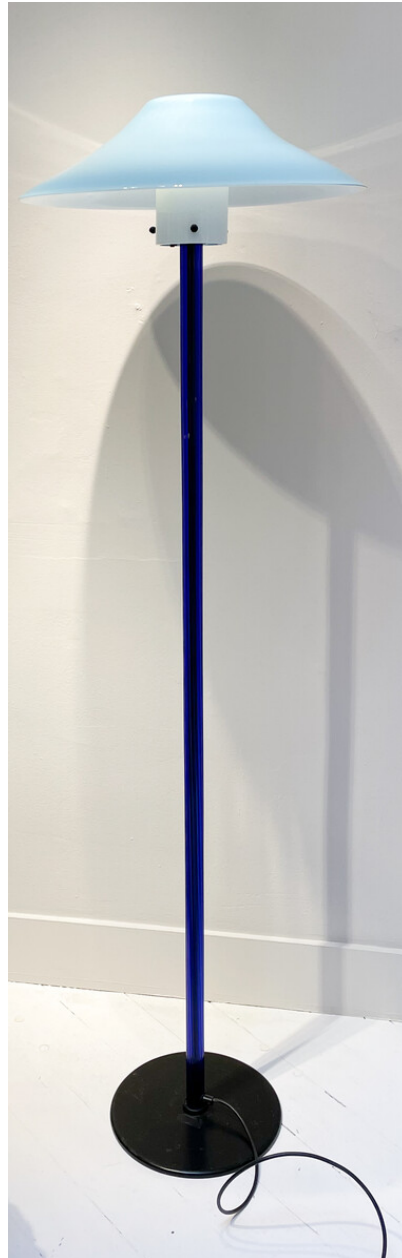

## **MID CENTURY "CHIARA" FLOOR LAMP BY CINI BOERI FOR VENINI**

*A mid-century modern "Chiara" floor lamp by Cini Boeri for Venini.*

*Made in Italy in the 1980's.*

---

**Categories:** [Floor Lamp](#), [Lighting](#)

## **GALLERY IMAGES**

## ADDITIONAL INFORMATION

<b>Dimensions</b>	47 × 47 × 163 cm
<b>Color</b>	Dark Blue, White
<b>Material</b>	Glass, Metal