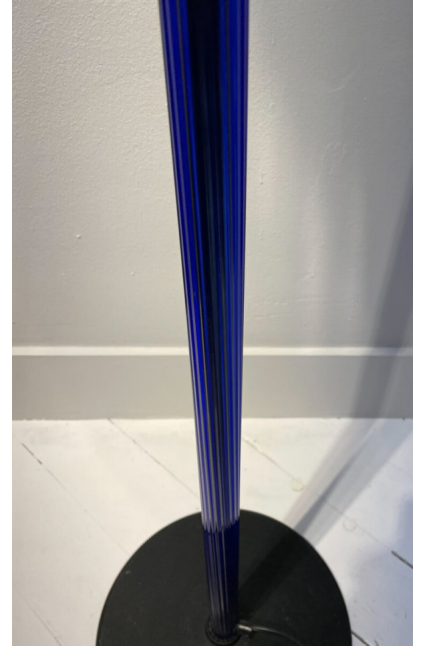

## **MID CENTURY "CHIARA" FLOOR LAMP BY CINI BOERI FOR VENINI**

*A mid-century modern "Chiara" floor lamp by Cini Boeri for Venini.*

*Made in Italy in the 1980's.*

---

**Categories:** [Floor Lamp](#), [Lighting](#)

## **GALLERY IMAGES**

# LIVING IN STYLE

---

GALLERY

**Gallery Tel:** + 44 (0) 20 8076 5055

**Mobile Tel:** + 44 (0) 7968 752 760

**Email:** [info@livinginstylegallery.com](mailto:info@livinginstylegallery.com)

**Site:** [livinginstylegallery.com](http://livinginstylegallery.com)

## ADDITIONAL INFORMATION

<b>Dimensions</b>	47 × 47 × 163 cm
<b>Color</b>	Dark Blue, White
<b>Material</b>	Glass, Metal