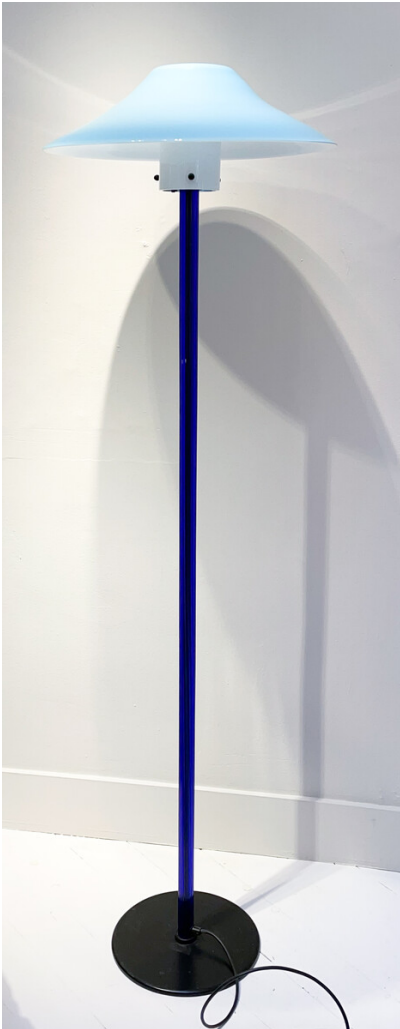

## **MID CENTURY "CHIARA" FLOOR LAMP BY CINI BOERI FOR VENINI**

*A mid-century modern "Chiara" floor lamp by Cini Boeri for Venini.*

*Made in Italy in the 1980's.*

---

**Categories:** [Floor Lamp](#), [Lighting](#)

## **GALLERY IMAGES**

## ADDITIONAL INFORMATION

<b>Dimensions</b>	47 × 47 × 163 cm
<b>Color</b>	Dark Blue, White
<b>Material</b>	Glass, Metal