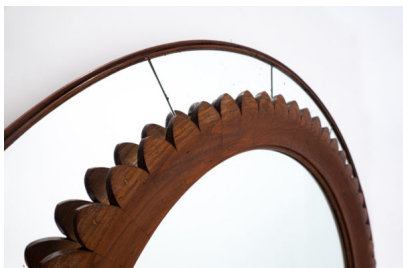

**MID CENTURY CIRCULAR WALNUT
WALL MIRROR BY FRATELLI MARELLI**

*A mid-century modern circular walnut wall
mirror by Fratelli Marelli.*

Made in Italy in the 1950's.

Categories: [Mirrors](#)

GALLERY IMAGES

ADDITIONAL INFORMATION

Dimensions	6 × 102 × 102 cm
Color	Brown
Material	Mirror, Wood