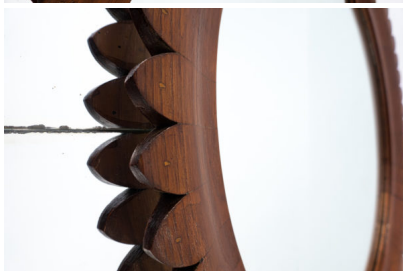

**MID CENTURY CIRCULAR WALNUT
WALL MIRROR BY FRATELLI MARELLI**

*A mid-century modern circular walnut wall
mirror by Fratelli Marelli.*

Made in Italy in the 1950's.

Categories: [Mirrors](#)

GALLERY IMAGES

ADDITIONAL INFORMATION

Dimensions	6 × 102 × 102 cm
Color	Brown
Material	Mirror, Wood