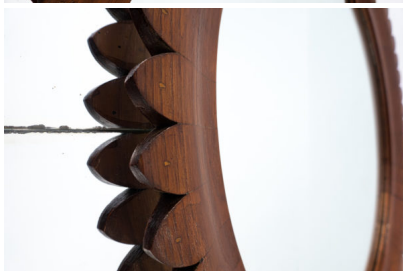

**MID CENTURY CIRCULAR WALNUT  
WALL MIRROR BY FRATELLI MARELLI**

*A mid-century modern circular walnut wall  
mirror by Fratelli Marelli.*

*Made in Italy in the 1950's.*

---

**Categories:** [Mirrors](#)

**GALLERY IMAGES**

## ADDITIONAL INFORMATION

<b>Dimensions</b>	6 × 102 × 102 cm
<b>Color</b>	Brown
<b>Material</b>	Mirror, Wood