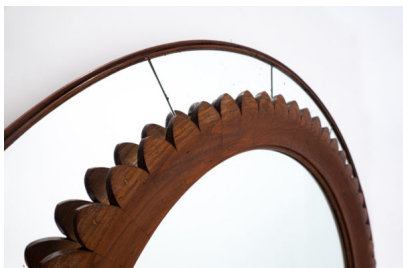

**MID CENTURY CIRCULAR WALNUT  
WALL MIRROR BY FRATELLI MARELLI**

*A mid-century modern circular walnut wall  
mirror by Fratelli Marelli.*

*Made in Italy in the 1950's.*

---

**Categories:** [Mirrors](#)

**GALLERY IMAGES**

## ADDITIONAL INFORMATION

<b>Dimensions</b>	6 × 102 × 102 cm
<b>Color</b>	Brown
<b>Material</b>	Mirror, Wood