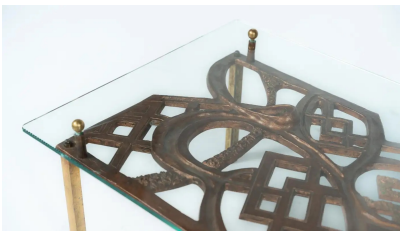

**MID-CENTURY COFFEE TABLE BY
FRIGERIO, ITALY 1960S**

Mid-Century Coffee Table by Frigerio, Italy
1960s

Categories: [Furniture](#), [Tables/Desks](#)

GALLERY IMAGES

LIVING IN STYLE

GALLERY

Gallery Tel: + 44 (0) 20 8076 5055