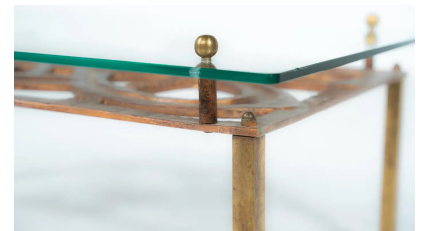

**MID-CENTURY COFFEE TABLE BY
FRIGERIO, ITALY 1960S**

Mid-Century Coffee Table by Frigerio, Italy
1960s

Categories: [Furniture](#), [Tables/Desks](#)

GALLERY IMAGES

LIVING IN STYLE

GALLERY

Gallery Tel: + 44 (0) 20 8076 5055