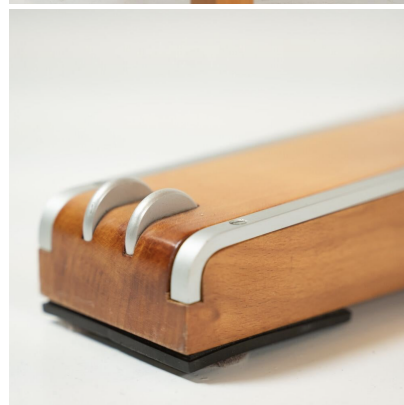

GALLERY IMAGES