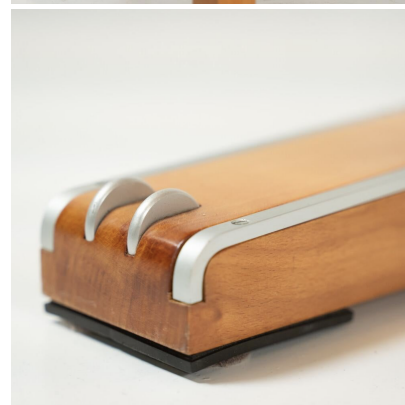

GALLERY IMAGES