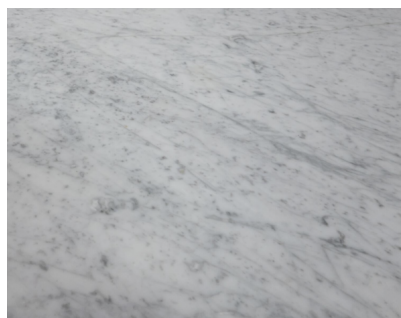

GALLERY IMAGES