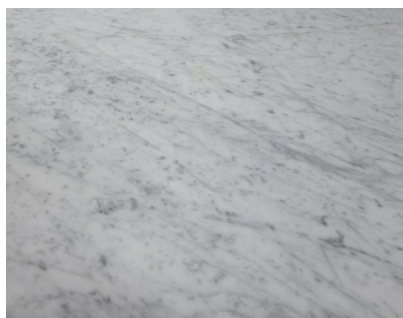

GALLERY IMAGES