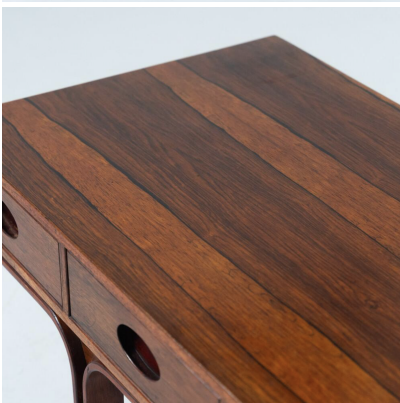

GALLERY IMAGES