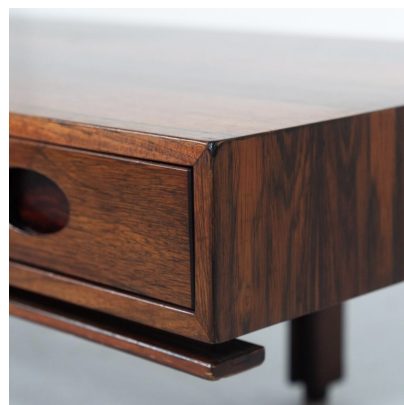

GALLERY IMAGES