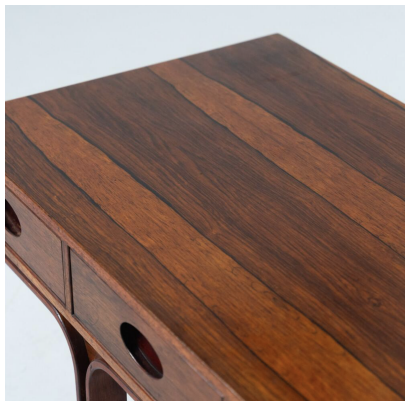

GALLERY IMAGES