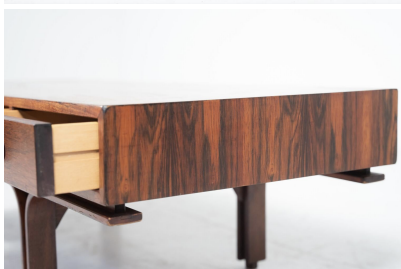

GALLERY IMAGES