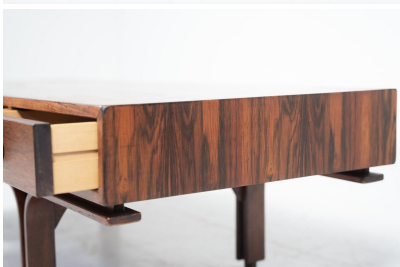

GALLERY IMAGES