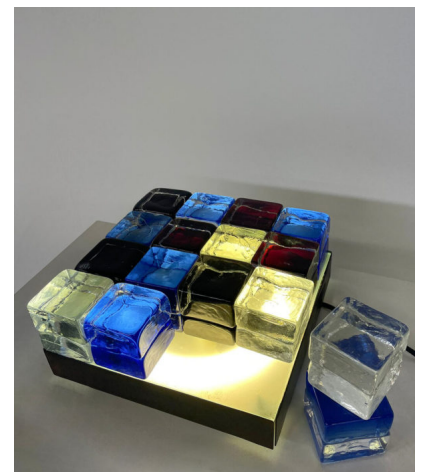

**MID CENTURY "GOGI GOGI" TABLE  
LAMP BY GUISTO TOSO**

*A mid-century modern "Gogi Gogi" table  
lamp by Guisto Toso.*

*Made in Italy circa 1961.*

Categories: [Lighting](#), [Table Lamp](#)

**GALLERY IMAGES**

## ADDITIONAL INFORMATION

<b>Dimensions</b>	25 × 25 × 11 cm
<b>Color</b>	Multicolored
<b>Material</b>	Glass, Metal