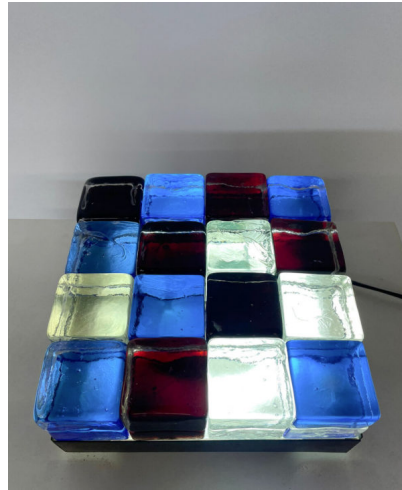

**MID CENTURY "GOGI GOGI" TABLE  
LAMP BY GUISTO TOSO**

*A mid-century modern "Gogi Gogi" table  
lamp by Guisto Toso.*

*Made in Italy circa 1961.*

Categories: [Lighting](#), [Table Lamp](#)

**GALLERY IMAGES**

## ADDITIONAL INFORMATION

<b>Dimensions</b>	25 × 25 × 11 cm
<b>Color</b>	Multicolored
<b>Material</b>	Glass, Metal