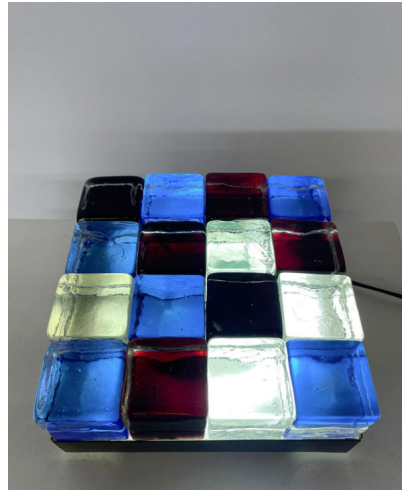

**MID CENTURY "GOGI GOGI" TABLE
LAMP BY GUISTO TOSO**

*A mid-century modern "Gogi Gogi" table
lamp by Guisto Toso.*

Made in Italy circa 1961.

Categories: [Lighting](#), [Table Lamp](#)

GALLERY IMAGES

ADDITIONAL INFORMATION

Dimensions	25 × 25 × 11 cm
Color	Multicolored
Material	Glass, Metal