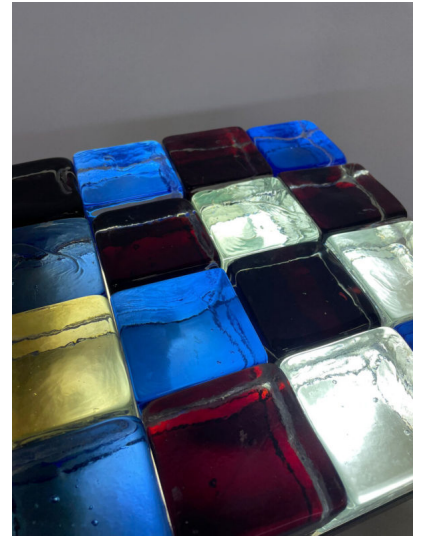

**MID CENTURY "GOGI GOGI" TABLE  
LAMP BY GUISTO TOSO**

*A mid-century modern "Gogi Gogi" table  
lamp by Guisto Toso.*

*Made in Italy circa 1961.*

Categories: [Lighting](#), [Table Lamp](#)

**GALLERY IMAGES**

## ADDITIONAL INFORMATION

<b>Dimensions</b>	25 × 25 × 11 cm
<b>Color</b>	Multicolored
<b>Material</b>	Glass, Metal