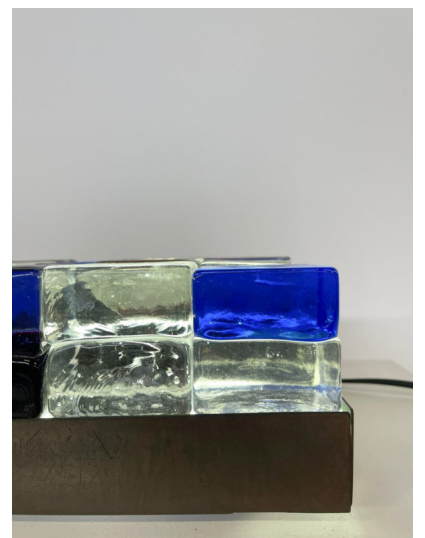

**MID CENTURY "GOGI GOGI" TABLE  
LAMP BY GUISTO TOSO**

*A mid-century modern "Gogi Gogi" table  
lamp by Guisto Toso.*

*Made in Italy circa 1961.*

Categories: [Lighting](#), [Table Lamp](#)

**GALLERY IMAGES**

## ADDITIONAL INFORMATION

<b>Dimensions</b>	25 × 25 × 11 cm
<b>Color</b>	Multicolored
<b>Material</b>	Glass, Metal