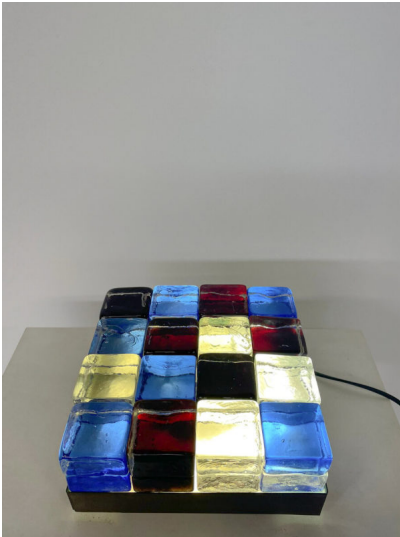

**MID CENTURY "GOGI GOGI" TABLE  
LAMP BY GUISTO TOSO**

*A mid-century modern "Gogi Gogi" table  
lamp by Guisto Toso.*

*Made in Italy circa 1961.*

Categories: [Lighting](#), [Table Lamp](#)

**GALLERY IMAGES**

## ADDITIONAL INFORMATION

<b>Dimensions</b>	25 × 25 × 11 cm
<b>Color</b>	Multicolored
<b>Material</b>	Glass, Metal