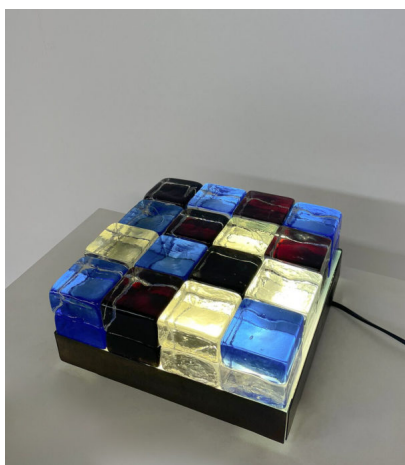

**MID CENTURY "GOGI GOGI" TABLE
LAMP BY GUISTO TOSO**

*A mid-century modern "Gogi Gogi" table
lamp by Guisto Toso.*

Made in Italy circa 1961.

Categories: [Lighting](#), [Table Lamp](#)

GALLERY IMAGES

ADDITIONAL INFORMATION

Dimensions	25 × 25 × 11 cm
Color	Multicolored
Material	Glass, Metal