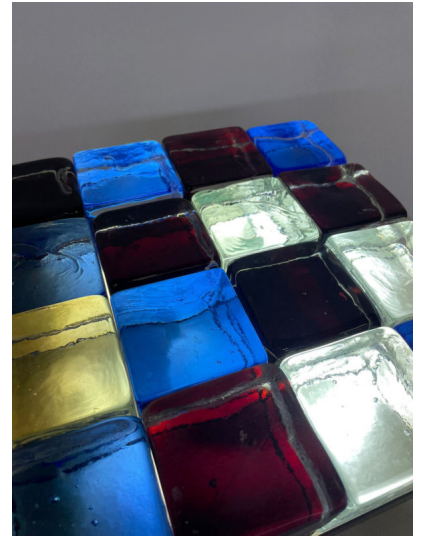

**MID CENTURY "GOGI GOGI" TABLE
LAMP BY GUISTO TOSO**

*A mid-century modern "Gogi Gogi" table
lamp by Guisto Toso.*

Made in Italy circa 1961.

Categories: [Lighting](#), [Table Lamp](#)

GALLERY IMAGES

ADDITIONAL INFORMATION

Dimensions	25 × 25 × 11 cm
Color	Multicolored
Material	Glass, Metal