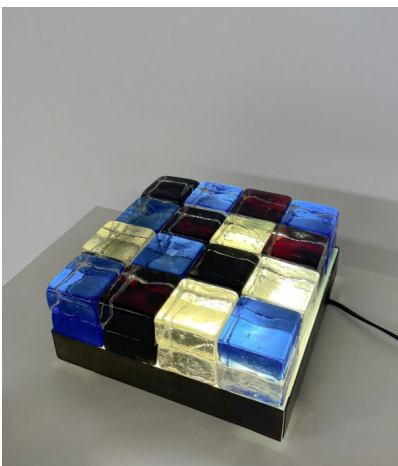

**MID CENTURY "GOGI GOGI" TABLE  
LAMP BY GUISTO TOSO**

*A mid-century modern "Gogi Gogi" table  
lamp by Guisto Toso.*

*Made in Italy circa 1961.*

Categories: [Lighting](#), [Table Lamp](#)

**GALLERY IMAGES**

## ADDITIONAL INFORMATION

<b>Dimensions</b>	25 × 25 × 11 cm
<b>Color</b>	Multicolored
<b>Material</b>	Glass, Metal