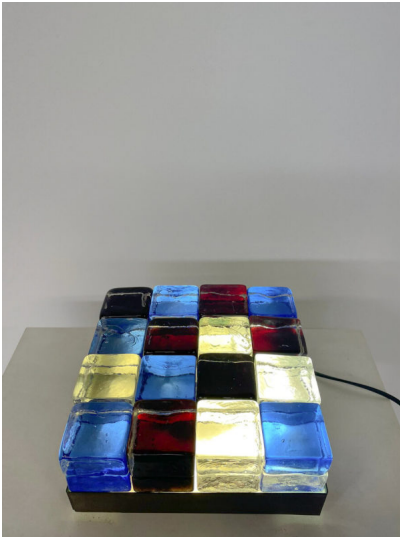

**MID CENTURY "GOGI GOGI" TABLE
LAMP BY GUISTO TOSO**

*A mid-century modern "Gogi Gogi" table
lamp by Guisto Toso.*

Made in Italy circa 1961.

Categories: [Lighting](#), [Table Lamp](#)

GALLERY IMAGES

ADDITIONAL INFORMATION

Dimensions	25 × 25 × 11 cm
Color	Multicolored
Material	Glass, Metal